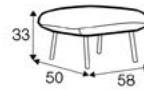

footstool 58x50

footstool 58x47

extra dimensions

depth of seat

depth of seat
without cushion

accessories

armrest cover and headrest cover

legs