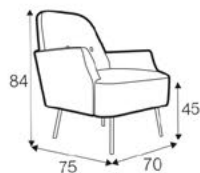

fabric

leather

COMFORTS

STD standard

COVERS

FC fixed

MAMBO

footstool 52x36