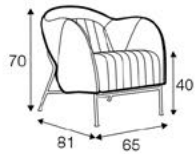

leather

COMFORTS

STD standard

COVERS

FC fixed

armchair

extra dimensions

depth of seat