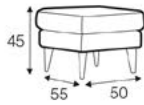

COMFORTS

STD standard

COVERS

FC fixed

armchair

footstool 55x50

2,5 seater

example of leather cover
2,5 seater