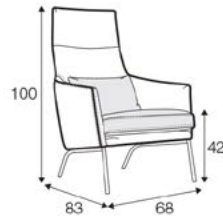

STD standard

COVERS

FC fixed

armchair

footstool

armchair with detail

extra dimensions

depth of seat

depth of seat
without cushion

accessories

armrest protection

legs

metal frame to armchair
black or grey

metal frame to footstool
black or grey

MAC

MAC