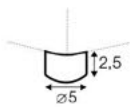

COVERS

FC fixed

armchair

armchair swivel

extra dimensions

depth of seat

legs

no. 37E
plastic