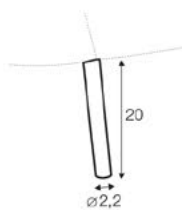

extra dimensions

depth of
armchair seat

depth of
sofa seat

legs

no. 160
metal chrome,
painted black or grey,
brass gold
and brushed steel
front: armchair,
footstool, sofa

no. 160A
metal chrome,
painted black or grey,
brass gold
and brushed steel
back: armchair,
footstool