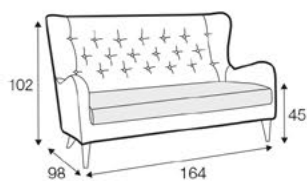

COMFORTS

COVERS

Buttons available in one colour.

armchair

footstool 55x50

2,5 seater

example of leather cover
2,5 seater

extra dimensions