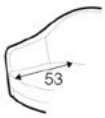

COMFORTS

COVERS

armchair

swivel armchair

extra dimensions

depth of seat

legs

metal frame
metal chrome,
painted black or grey