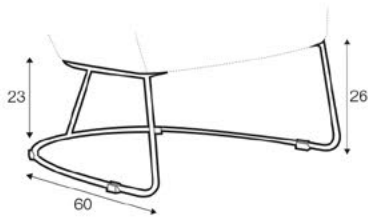

COMFORTS

COVERS

armchair

swivel armchair

extra dimensions

depth of seat

legs

metal frame
metal chrome,
painted black or grey