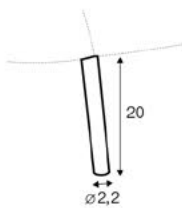

no. 160C
metal painted
black, grey
or brass gold
footstool
front: armchair