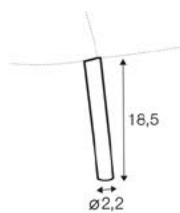

FC fixed

armchair
with metal frame

armchair
with legs

extra dimension

depth of seat

legs

metal frame
metal painted
black or grey
recommended

no. 181
metal painted
black or grey
front