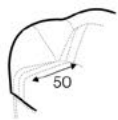

leather

COMFORTS

STD standard

COVERS

FC fixed

armchair

extra dimensions

depth of seat