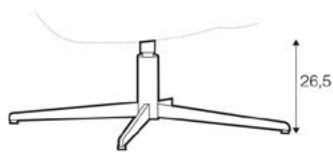

armchair
wood legs
with metal frame

footstool
wood legs
with metal frame

extra dimensions

depth of seat

legs

wood legs with metal frame
black, grey, steel

swivel
black or white swivel
with memory function
non rotating leg