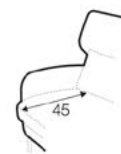

extra dimensions

depth of
armchair seat