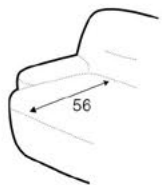

COVERS

FC fixed

armchair

armchair swivel

extra dimensions

depth of seat

legs

no. 37E
plastic