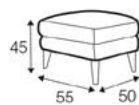

COMFORTS

COVERS

Buttons available in one colour.

armchair

footstool 55x50

2,5 seater

example of leather cover
2,5 seater

extra dimensions