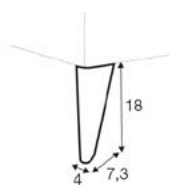

legs

no. 91
wood
front