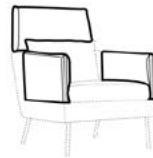

footstool 58x50

footstool 58x47

extra dimensions

depth of seat

depth of seat
without cushion

accessories

armrest cover and headrest cover

legs