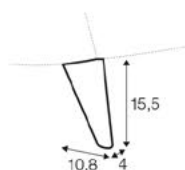

no. 91
wood
back