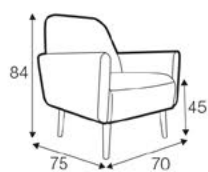

POLO

UPHOLSTERY

fabric

leather

COMFORTS

STD standard

COVERS

FC fixed

SALSA

extra dimensions

legs