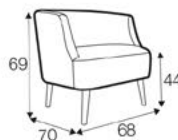

ELECTRO SANS BOUTONS