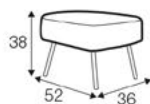

fabric

leather

COMFORTS

STD standard

COVERS

FC fixed

MAMBO

footstool 52x36