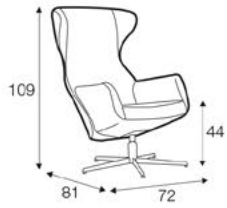

COMFORTS

STD standard

LUX lux

FC fixed

armchair

footstool 53x47

armchair lux

footstool lux 54x48

extra dimensions

depth of seat

Lean backrest: manual or electric.

legs

swivel

black or white

swivel with memory function

non-rotating leg