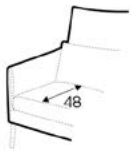

footstool 58x50

footstool 58x47

extra dimensions

depth of seat

depth of seat
without cushion

accessories

armrest cover and headrest cover

legs