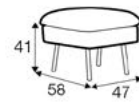

footstool 58x50

footstool 58x47

extra dimensions

depth of seat

depth of seat
without cushion

accessories

armrest cover and headrest cover

legs