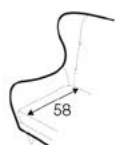

COMFORTS

COVERS

Buttons available in one colour.

armchair

footstool 55x50

2,5 seater

example of leather cover
2,5 seater

extra dimensions