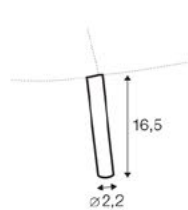

extra dimensions

depth of
armchair seat

depth of
sofa seat

legs

no. 160
metal chrome,
painted black or grey,
brass gold
and brushed steel
front: armchair,
footstool, sofa

no. 160A
metal chrome,
painted black or grey,
brass gold
and brushed steel
back: armchair,
footstool