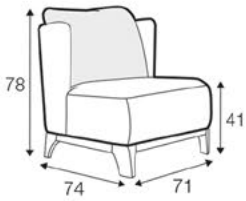

UPHOLSTERY

fabric

leather

COMFOTS

standard

COVERS

fixed

armchair
without buttons