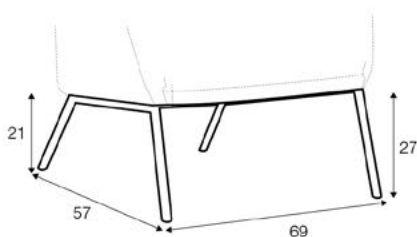

COVERS

FC fixed

armchair

armchair fabric with
leather on seat frame

footstool 57x45
on metal frame

extra dimensions

depth of seat

legs