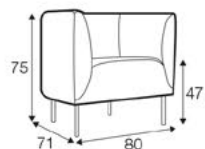

ROBIN

UPHOLSTERY

COMFORTS

COVERS

armchair

extra dimensions

legs