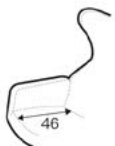

COMFORTS

STD standard

LUX lux

FC fixed

armchair

footstool 53x47

armchair lux

footstool lux 54x48

extra dimensions

depth of seat

Lean backrest: manual or electric.

legs

swivel

black or white

swivel with memory function

non-rotating leg