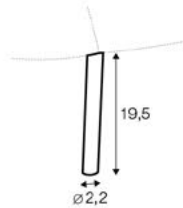

no. 160D
metal painted
black, grey
or brass gold
back: armchair