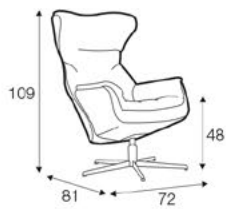

COMFORTS

STD standard

LUX lux

FC fixed

armchair

footstool 53x47

armchair lux

footstool lux 54x48

extra dimensions

depth of seat

Lean backrest: manual or electric.

legs

swivel

black or white

swivel with memory function

non-rotating leg