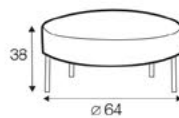

footstool round