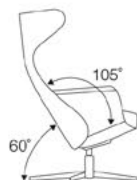

COMFORTS

STD standard

LUX lux

FC fixed

armchair

footstool 53x47

armchair lux

footstool lux 54x48

extra dimensions

depth of seat

Lean backrest: manual or electric.

legs

swivel

black or white

swivel with memory function

non-rotating leg