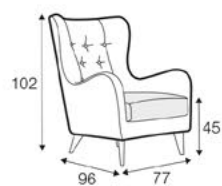

PEPITA

UPHOLSTERY

COMFORTS

COVERS

Buttons available in one colour.

armchair