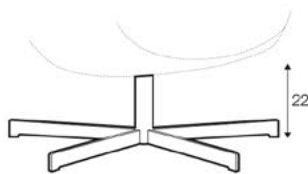

swivel armchair

swivel armchair
with tilt

extra dimensions

depth of seat

legs

no. 149A
wood

swivel
chrome

OLIVER