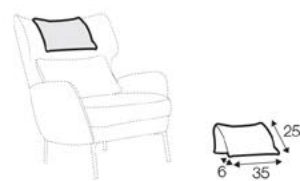

FC fixed

armchair

footstool

footstool round

2,5 seater

accessories

armrest protection

pillow