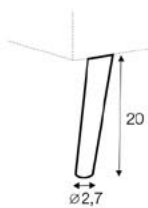

footstool 58x50

footstool 58x47

extra dimensions

depth of seat

depth of seat
without cushion

accessories

armrest cover and headrest cover

legs