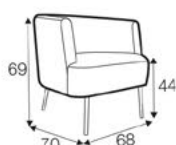

POLO

UPHOLSTERY

fabric

leather

COMFORTS

STD standard

COVERS

FC fixed

JAZZ

extra dimensions

legs