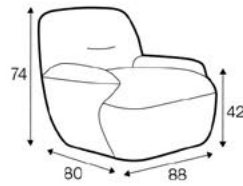

COVERS

FC fixed

armchair

armchair swivel

extra dimensions

depth of seat

legs

no. 37E
plastic