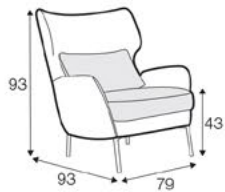

UPHOLSTERY

fabric

leather

COMFORTS

STD standard

COVERS

FC fixed

armchair