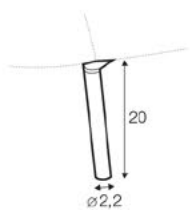

extra dimensions

depth of
armchair seat

depth of
sofa seat

legs

no. 160
metal chrome,
painted black or grey,
brass gold
and brushed steel
front: armchair,
footstool, sofa

no. 160A
metal chrome,
painted black or grey,
brass gold
and brushed steel
back: armchair,
footstool