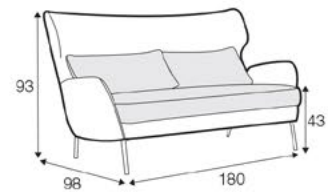

UPHOLSTERY

fabric

leather

COMFORTS

STD standard

COVERS

FC fixed

2,5 seater

accessories

extra dimensions

legs

no. 160
metal chrome,
painted black or grey,
brass gold
and brushed steel
front: armchair,
footstool, sofa

no. 160A
metal chrome,
painted black or grey,
brass gold
and brushed steel
back: armchair,
footstool

no. 160C
metal chrome,
painted black or grey,
brass gold
and brushed steel
footstool round

no. 160D
metal chrome,
painted black or grey,
brass gold
and brushed steel
back: sofa