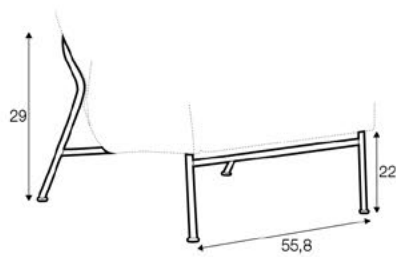

SMALLER

UPHOLSTERY

fabric

leather

COMFORTS

STD standard

COVERS

FC fixed

extra dimensions

legs

metal frame

metal chrome,
painted black, grey
or brass gold
and brushed steel