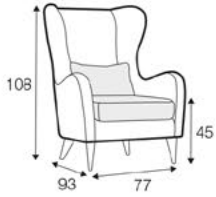

COMFORTS

STD standard

COVERS

FC fixed

armchair

footstool 55x50

2,5 seater

example of leather cover
2,5 seater