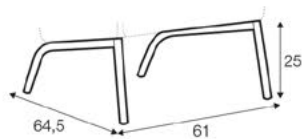

legs

metal frame to armchair
black or grey