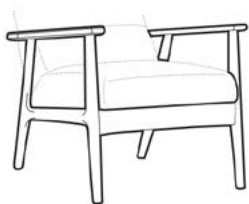

armchair

extra dimensions

depth of seat

legs

wooden frame
(black, bleached oak, oak)

Attention : finitions Noir, chêne blanchi, chêne

ATLANTA

ATLANTA