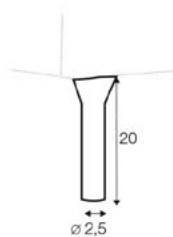

UPHOLSTERY

COMFORTS

COVERS

armchair

footstool round

extra dimensions

depth of seat

legs