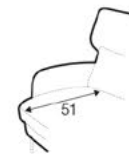

depth of
sofa seat