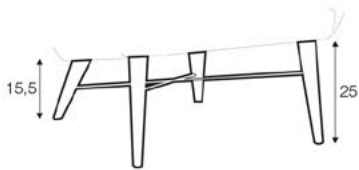

armchair
wood legs
with metal frame

footstool
wood legs
with metal frame

extra dimensions

depth of seat

legs

wood legs with metal frame
black, grey, steel

swivel
black or white swivel
with memory function
non rotating leg