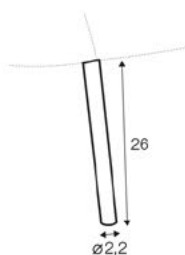

FC fixed

armchair
with metal frame

armchair
with legs

extra dimension

depth of seat

legs

metal frame
metal painted
black or grey
recommended

no. 181
metal painted
black or grey
front