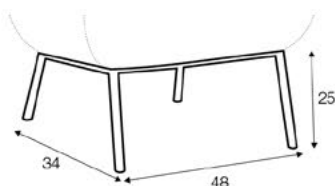

no. 189A

metal chrome,
painted black, grey
or brass gold
and brushed steel
footstool

Métal chromé, Noir, Gris ou
Laiton et Acier brossé