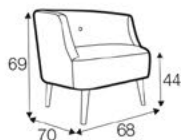

fabric

leather

COMFORTS

STD standard

COVERS

FC fixed

MAMBO

footstool 52x36