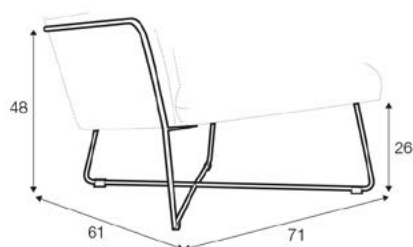

FC fixed

armchair
with metal frame

armchair
with legs

extra dimension

depth of seat

legs

metal frame
metal painted
black or grey
recommended

no. 181
metal painted
black or grey
front