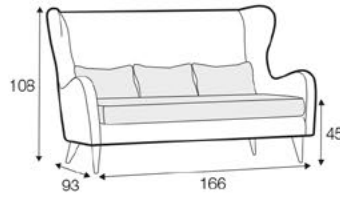

COMFORTS

STD standard

COVERS

FC fixed

armchair

footstool 55x50

2,5 seater

example of leather cover
2,5 seater