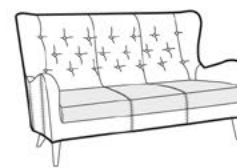

COMFORTS

COVERS

Buttons available in one colour.

armchair

footstool 55x50

2,5 seater

example of leather cover
2,5 seater

extra dimensions