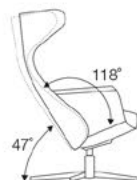

COMFORTS

STD standard

LUX lux

FC fixed

armchair

footstool 53x47

armchair lux

footstool lux 54x48

extra dimensions

depth of seat

Lean backrest: manual or electric.

legs

swivel

black or white

swivel with memory function

non-rotating leg