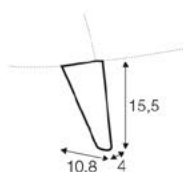

no. 91
wood
back