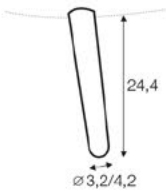

swivel armchair

swivel armchair
with tilt

extra dimensions

depth of seat

legs

no. 149A
wood

swivel
chrome

OLIVER