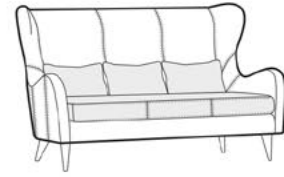

COMFORTS

STD standard

COVERS

FC fixed

armchair

footstool 55x50

2,5 seater

example of leather cover
2,5 seater