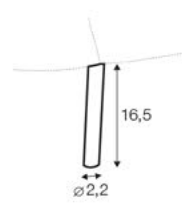

no. 160D
metal chrome,
painted black or grey,
brass gold
and brushed steel
back: sofa