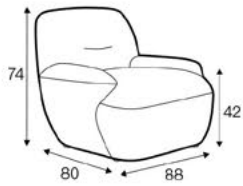

COVERS

FC fixed

armchair

armchair swivel

extra dimensions

depth of seat

legs

no. 37E
plastic