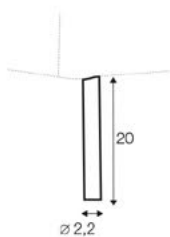

no. 162
metal chrome,
painted black or grey
and brushed steel