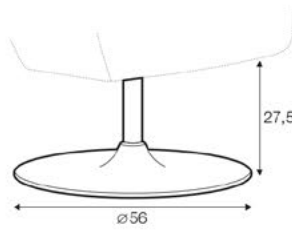

COMFORTS

COVERS

armchair

swivel armchair

extra dimensions

depth of seat

legs

metal frame
metal chrome,
painted black or grey