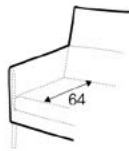

footstool 58x50

footstool 58x47

extra dimensions

depth of seat

depth of seat
without cushion

accessories

armrest cover and headrest cover

legs