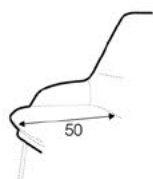

COVERS

FC fixed

armchair

armchair fabric with
leather on seat frame

footstool 57x45
on metal frame

extra dimensions

depth of seat

legs