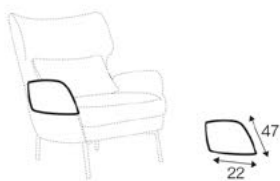

FC fixed

armchair

footstool

footstool round

2,5 seater

accessories

armrest protection

pillow