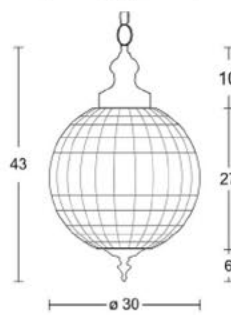

Diam. (cm)	27
Haut. (cm)	29
Larg. (cm)	0
Long. (cm)	0

I PEPA I

I ANTONELLA - Lampe I

Diam. (cm)	20
Haut. (cm)	20
Larg. (cm)	0
Long. (cm)	0

Diam. (cm)	20
Haut. (cm)	34
Larg. (cm)	0
Long. (cm)	0

Diam. (cm)	30
Haut. (cm)	30
Larg. (cm)	0
Long. (cm)	0

I SORELLA I

Diam. (cm)	45
Haut. (cm)	129
Larg. (cm)	0
Long. (cm)	0

I MEDUSA I

I MEDUSA I

Diam. (cm)	24
Haut. (cm)	65
Larg. (cm)	0
Long. (cm)	0

Diam. (cm)	30
Haut. (cm)	80
Larg. (cm)	0
Long. (cm)	0

Diam. (cm)	36
Haut. (cm)	95
Larg. (cm)	0
Long. (cm)	0

Argenté

Antique

I MACARON I

Diam. (cm)	30
Haut. (cm)	20
Larg. (cm)	0
Long. (cm)	0

Diam. (cm)	50
Haut. (cm)	30
Larg. (cm)	0
Long. (cm)	0

Diam. (cm)	70
Haut. (cm)	40
Larg. (cm)	0
Long. (cm)	0

I PERLE I

Diam. (cm)	20
Haut. (cm)	27
Larg. (cm)	0
Long. (cm)	0

Diam. (cm)	30
Haut. (cm)	43
Larg. (cm)	0
Long. (cm)	0

Diam. (cm)	40
Haut. (cm)	53
Larg. (cm)	0
Long. (cm)	0

Diam. (cm)	50
Haut. (cm)	62
Larg. (cm)	0
Long. (cm)	0

I GOUTTE I

Diam. (cm)	25
Haut. (cm)	35
Larg. (cm)	0
Long. (cm)	0