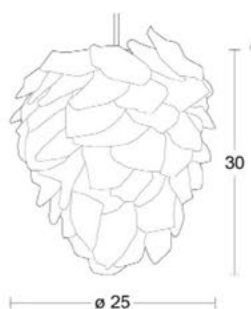

Blanc Mat Brut

Blanc Transparent Brut

Blanc Transparent Taillé

I HIMALAYA - Suspension I

I HIMALAYA - Suspension I

SUSPENSION BOUQUET D'HIMALAYA - Configuration

I HIMALAYA - Suspension I

Diam. (cm)	14
Haut. (cm)	16
Larg. (cm)	0
Long. (cm)	0

Diam. (cm)	18
Haut. (cm)	20
Larg. (cm)	0
Long. (cm)	0

Diam. (cm)	20
Haut. (cm)	26
Larg. (cm)	0
Long. (cm)	0

I HIMALAYA - Suspension I

Diam. (cm)	20
Haut. (cm)	18
Larg. (cm)	0
Long. (cm)	0

Diam. (cm)	22
Haut. (cm)	23
Larg. (cm)	0
Long. (cm)	0

Diam. (cm)	25
Haut. (cm)	30
Larg. (cm)	0
Long. (cm)	0

I HIMALAYA - Applique Robinet I

I HIMALAYA - Applique Robinet I

Diam. (cm)	14
Haut. (cm)	16
Larg. (cm)	0
Long. (cm)	0

Diam. (cm)	18
Haut. (cm)	20
Larg. (cm)	0
Long. (cm)	0