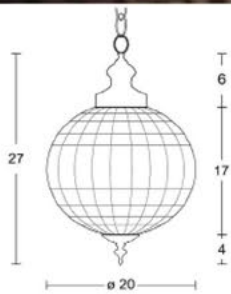

I BOUBOULE - Lampe I

I BOUBOULE - Lampe I

Diam. (cm)	15
Haut. (cm)	13
Larg. (cm)	0
Long. (cm)	0

Diam. (cm)	21
Haut. (cm)	18
Larg. (cm)	0
Long. (cm)	0

Diam. (cm)	27
Haut. (cm)	22
Larg. (cm)	0
Long. (cm)	0

Diam. (cm)	34
Haut. (cm)	29
Larg. (cm)	0
Long. (cm)	0

I SORELLA I

Diam. (cm)	45
Haut. (cm)	129
Larg. (cm)	0
Long. (cm)	0

I MEDUSA I

I MEDUSA I

Diam. (cm)	24
Haut. (cm)	65
Larg. (cm)	0
Long. (cm)	0

Diam. (cm)	30
Haut. (cm)	80
Larg. (cm)	0
Long. (cm)	0

Diam. (cm)	36
Haut. (cm)	95
Larg. (cm)	0
Long. (cm)	0

Argenté

Antique

I MACARON I

Diam. (cm)	30
Haut. (cm)	20
Larg. (cm)	0
Long. (cm)	0

Diam. (cm)	50
Haut. (cm)	30
Larg. (cm)	0
Long. (cm)	0

Diam. (cm)	70
Haut. (cm)	40
Larg. (cm)	0
Long. (cm)	0

I PERLE I

Diam. (cm)	20
Haut. (cm)	27
Larg. (cm)	0
Long. (cm)	0

Diam. (cm)	30
Haut. (cm)	43
Larg. (cm)	0
Long. (cm)	0

Diam. (cm)	40
Haut. (cm)	53
Larg. (cm)	0
Long. (cm)	0

Diam. (cm)	50
Haut. (cm)	62
Larg. (cm)	0
Long. (cm)	0

I GOUTTE I

Diam. (cm)	25
Haut. (cm)	35
Larg. (cm)	0
Long. (cm)	0