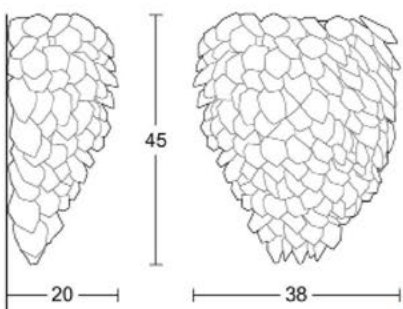

I HIMALAYA - Applique Robinet I

Diam. (cm)	20
Haut. (cm)	18
Larg. (cm)	0
Long. (cm)	0

Diam. (cm)	22
Haut. (cm)	23
Larg. (cm)	0
Long. (cm)	0

I HIMALAYA - Lampe I

I HIMALAYA - Lampe I

Diam. (cm)	12
Haut. (cm)	20
Larg. (cm)	0
Long. (cm)	0

Diam. (cm)	14
Haut. (cm)	26
Larg. (cm)	0
Long. (cm)	0

I HIMALAYA - Lampe I

Diam. (cm)	12
Haut. (cm)	20
Larg. (cm)	0
Long. (cm)	0

Diam. (cm)	14
Haut. (cm)	26
Larg. (cm)	0
Long. (cm)	0

I EDELWEISS I

I EDELWEISS I

Diam. (cm)	16
Haut. (cm)	38
Larg. (cm)	0
Long. (cm)	0

I PITIKOK - Applique murale I

I PITIKOK - Applique murale I

Diam. (cm)	0
Haut. (cm)	20
Larg. (cm)	11
Long. (cm)	18

Diam. (cm)	0
Haut. (cm)	29
Larg. (cm)	13
Long. (cm)	25

Diam. (cm)	0
Haut. (cm)	36
Larg. (cm)	15
Long. (cm)	30

Diam. (cm)	0
Haut. (cm)	45
Larg. (cm)	20
Long. (cm)	38

I PITIKOK - Applique murale I

Diam. (cm)	0
Haut. (cm)	24
Larg. (cm)	14
Long. (cm)	24

Diam. (cm)	0
Haut. (cm)	30
Larg. (cm)	16
Long. (cm)	30