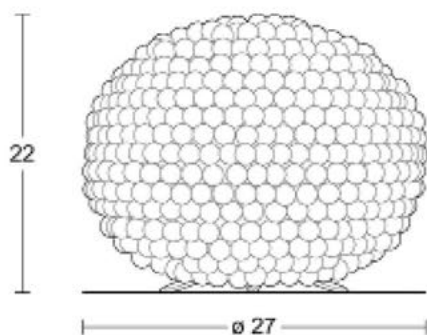

I METEORE I

Diam. (cm)	8
Haut. (cm)	44
Larg. (cm)	0
Long. (cm)	0

I SIRIUS I

I SIRIUS I

Diam. (cm)	0
Haut. (cm)	27
Larg. (cm)	50
Long. (cm)	90

Diam. (cm)	0
Haut. (cm)	70
Larg. (cm)	90
Long. (cm)	160

I VENUS I

I BOUBOULE -Suspension I

I BOUBOULE - Suspension I

Diam. (cm)	15
Haut. (cm)	13
Larg. (cm)	0
Long. (cm)	0

Diam. (cm)	21
Haut. (cm)	18
Larg. (cm)	0
Long. (cm)	0

Diam. (cm)	27
Haut. (cm)	22
Larg. (cm)	0
Long. (cm)	0

I BOUBOULE - Lampe I

I BOUBOULE - Lampe I

Diam. (cm)	15
Haut. (cm)	13
Larg. (cm)	0
Long. (cm)	0

Diam. (cm)	21
Haut. (cm)	18
Larg. (cm)	0
Long. (cm)	0

Diam. (cm)	27
Haut. (cm)	22
Larg. (cm)	0
Long. (cm)	0

Diam. (cm)	34
Haut. (cm)	29
Larg. (cm)	0
Long. (cm)	0

WB : Blanc Brillant—White Brilliant

WM : Blanc Mat—White Mat

Diam. (cm)	40
Haut. (cm)	40
Larg. (cm)	0
Long. (cm)	0

Diam. (cm)	50
Haut. (cm)	50
Larg. (cm)	0
Long. (cm)	0

Diam. (cm)	60
Haut. (cm)	60
Larg. (cm)	0
Long. (cm)	0