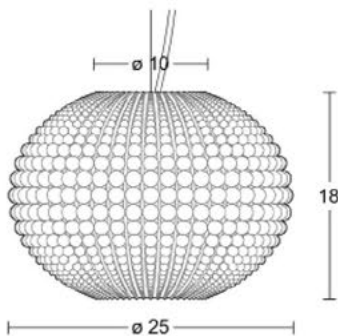

I Collection RAPHAELA I

I LOUISA I

Diam. (cm)	13
Haut. (cm)	23
Larg. (cm)	0
Long. (cm)	0

Diam. (cm)	18
Haut. (cm)	33
Larg. (cm)	0
Long. (cm)	0

I LOLA I

I LOLA I

Diam. (cm)	22
Haut. (cm)	23
Larg. (cm)	0
Long. (cm)	0

Diam. (cm)	27
Haut. (cm)	29
Larg. (cm)	0
Long. (cm)	0

I PEPA I

I ANTONELLA - Lampe I

Diam. (cm)	20
Haut. (cm)	20
Larg. (cm)	0
Long. (cm)	0

Diam. (cm)	20
Haut. (cm)	34
Larg. (cm)	0
Long. (cm)	0

Diam. (cm)	30
Haut. (cm)	30
Larg. (cm)	0
Long. (cm)	0

Diam. (cm)	30
Haut. (cm)	44
Larg. (cm)	0
Long. (cm)	0

I CLARA I

I CLARA I

Diam. (cm)	20
Haut. (cm)	16
Larg. (cm)	0
Long. (cm)	0

Diam. (cm)	25
Haut. (cm)	18
Larg. (cm)	0
Long. (cm)	0

Diam. (cm)	30
Haut. (cm)	22
Larg. (cm)	0
Long. (cm)	0

I SORELLA I

Diam. (cm)	45
Haut. (cm)	129
Larg. (cm)	0
Long. (cm)	0

I MEDUSA I

I MEDUSA I

Diam. (cm)	24
Haut. (cm)	65
Larg. (cm)	0
Long. (cm)	0

Diam. (cm)	30
Haut. (cm)	80
Larg. (cm)	0
Long. (cm)	0

Diam. (cm)	36
Haut. (cm)	95
Larg. (cm)	0
Long. (cm)	0