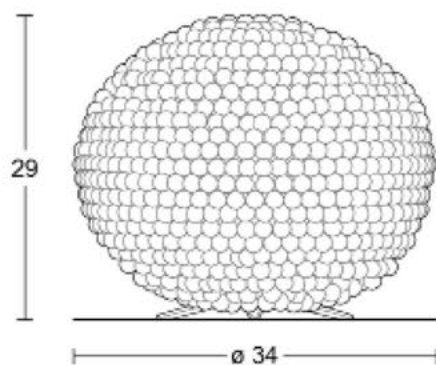

I METEORE I

Diam. (cm)	8
Haut. (cm)	44
Larg. (cm)	0
Long. (cm)	0

I SIRIUS I

I SIRIUS I

Diam. (cm)	0
Haut. (cm)	27
Larg. (cm)	50
Long. (cm)	90

Diam. (cm)	0
Haut. (cm)	70
Larg. (cm)	90
Long. (cm)	160

I VENUS I

I BOUBOULE -Suspension I

I BOUBOULE - Suspension I

Diam. (cm)	15
Haut. (cm)	13
Larg. (cm)	0
Long. (cm)	0

Diam. (cm)	21
Haut. (cm)	18
Larg. (cm)	0
Long. (cm)	0

Diam. (cm)	27
Haut. (cm)	22
Larg. (cm)	0
Long. (cm)	0

I BOUBOULE - Lampe I

I BOUBOULE - Lampe I

Diam. (cm)	15
Haut. (cm)	13
Larg. (cm)	0
Long. (cm)	0

Diam. (cm)	21
Haut. (cm)	18
Larg. (cm)	0
Long. (cm)	0

Diam. (cm)	27
Haut. (cm)	22
Larg. (cm)	0
Long. (cm)	0

Diam. (cm)	34
Haut. (cm)	29
Larg. (cm)	0
Long. (cm)	0

WB : Blanc Brillant—White Brilliant

WM : Blanc Mat—White Mat

Diam. (cm)	40
Haut. (cm)	40
Larg. (cm)	0
Long. (cm)	0

Diam. (cm)	50
Haut. (cm)	50
Larg. (cm)	0
Long. (cm)	0

Diam. (cm)	60
Haut. (cm)	60
Larg. (cm)	0
Long. (cm)	0