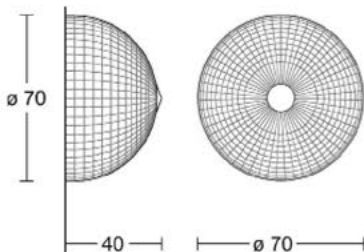

I SORELLA I

Diam. (cm)	45
Haut. (cm)	129
Larg. (cm)	0
Long. (cm)	0

I MEDUSA I

I MEDUSA I

Diam. (cm)	24
Haut. (cm)	65
Larg. (cm)	0
Long. (cm)	0

Diam. (cm)	30
Haut. (cm)	80
Larg. (cm)	0
Long. (cm)	0

Diam. (cm)	36
Haut. (cm)	95
Larg. (cm)	0
Long. (cm)	0

Argenté

Antique

I MACARON I

Diam. (cm)	30
Haut. (cm)	20
Larg. (cm)	0
Long. (cm)	0

Diam. (cm)	50
Haut. (cm)	30
Larg. (cm)	0
Long. (cm)	0

Diam. (cm)	70
Haut. (cm)	40
Larg. (cm)	0
Long. (cm)	0

I PERLE I

Diam. (cm)	20
Haut. (cm)	27
Larg. (cm)	0
Long. (cm)	0

Diam. (cm)	30
Haut. (cm)	43
Larg. (cm)	0
Long. (cm)	0

Diam. (cm)	40
Haut. (cm)	53
Larg. (cm)	0
Long. (cm)	0

Diam. (cm)	50
Haut. (cm)	62
Larg. (cm)	0
Long. (cm)	0

I GOUTTE I

Diam. (cm)	25
Haut. (cm)	35
Larg. (cm)	0
Long. (cm)	0