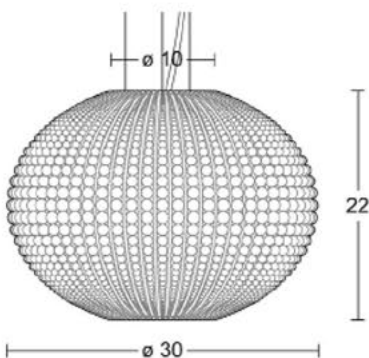

Diam. (cm)	27
Haut. (cm)	29
Larg. (cm)	0
Long. (cm)	0

I PEPA I

I ANTONELLA - Lampe I

Diam. (cm)	20
Haut. (cm)	20
Larg. (cm)	0
Long. (cm)	0

Diam. (cm)	20
Haut. (cm)	34
Larg. (cm)	0
Long. (cm)	0

Diam. (cm)	30
Haut. (cm)	30
Larg. (cm)	0
Long. (cm)	0

Diam. (cm)	30
Haut. (cm)	44
Larg. (cm)	0
Long. (cm)	0

I CLARA I

I CLARA I

Diam. (cm)	20
Haut. (cm)	16
Larg. (cm)	0
Long. (cm)	0

Diam. (cm)	25
Haut. (cm)	18
Larg. (cm)	0
Long. (cm)	0

Diam. (cm)	30
Haut. (cm)	22
Larg. (cm)	0
Long. (cm)	0

I SORELLA I

Diam. (cm)	45
Haut. (cm)	129
Larg. (cm)	0
Long. (cm)	0

I MEDUSA I

I MEDUSA I

Diam. (cm)	24
Haut. (cm)	65
Larg. (cm)	0
Long. (cm)	0

Diam. (cm)	30
Haut. (cm)	80
Larg. (cm)	0
Long. (cm)	0

Diam. (cm)	36
Haut. (cm)	95
Larg. (cm)	0
Long. (cm)	0