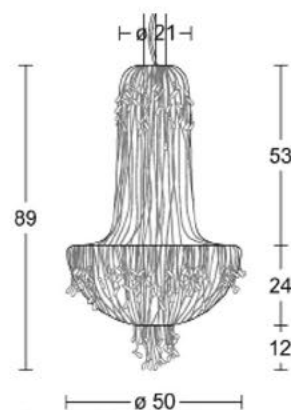

I METEORE I

Diam. (cm)	8
Haut. (cm)	44
Larg. (cm)	0
Long. (cm)	0

I SIRIUS I

I SIRIUS I

Diam. (cm)	0
Haut. (cm)	27
Larg. (cm)	50
Long. (cm)	90

Diam. (cm)	0
Haut. (cm)	70
Larg. (cm)	90
Long. (cm)	160

I VENUS I

I VENUS I

Diam. (cm)	70
Haut. (cm)	27
Larg. (cm)	0
Long. (cm)	0

Diam. (cm)	100
Haut. (cm)	27
Larg. (cm)	0
Long. (cm)	0

I MARS I

Diam. (cm)	0
Haut. (cm)	50
Larg. (cm)	10
Long. (cm)	70

Diam. (cm)	0
Haut. (cm)	50
Larg. (cm)	10
Long. (cm)	100

I MARS I

I MARS I

Diam. (cm)	0
Haut. (cm)	70
Larg. (cm)	10
Long. (cm)	20

Diam. (cm)	0
Haut. (cm)	70
Larg. (cm)	10
Long. (cm)	70

I LUNA I

I LUNA I

Diam. (cm)	35
Haut. (cm)	64
Larg. (cm)	0
Long. (cm)	0

Diam. (cm)	50
Haut. (cm)	89
Larg. (cm)	0
Long. (cm)	0

Diam. (cm)	70
Haut. (cm)	113
Larg. (cm)	0
Long. (cm)	0

Diam. (cm)	35
Haut. (cm)	29
Larg. (cm)	0
Long. (cm)	0

Diam. (cm)	60
Haut. (cm)	42
Larg. (cm)	0
Long. (cm)	0

Diam. (cm)	100
Haut. (cm)	62
Larg. (cm)	0
Long. (cm)	0