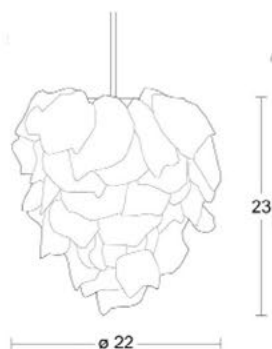

Blanc Mat Brut

Blanc Transparent Brut

Blanc Transparent Taillé

I HIMALAYA - Suspension I

I HIMALAYA - Suspension I

SUSPENSION BOUQUET D'HIMALAYA - Configuration

I HIMALAYA - Suspension I

Diam. (cm)	14
Haut. (cm)	16
Larg. (cm)	0
Long. (cm)	0

Diam. (cm)	18
Haut. (cm)	20
Larg. (cm)	0
Long. (cm)	0

Diam. (cm)	20
Haut. (cm)	26
Larg. (cm)	0
Long. (cm)	0

I HIMALAYA - Suspension I

Diam. (cm)	20
Haut. (cm)	18
Larg. (cm)	0
Long. (cm)	0

Diam. (cm)	22
Haut. (cm)	23
Larg. (cm)	0
Long. (cm)	0

Diam. (cm)	25
Haut. (cm)	30
Larg. (cm)	0
Long. (cm)	0

I HIMALAYA - Applique Robinet I

I HIMALAYA - Applique Robinet I

Diam. (cm)	14
Haut. (cm)	16
Larg. (cm)	0
Long. (cm)	0

Diam. (cm)	18
Haut. (cm)	20
Larg. (cm)	0
Long. (cm)	0

I HIMALAYA - Applique Robinet I

Diam. (cm)	20
Haut. (cm)	18
Larg. (cm)	0
Long. (cm)	0

Diam. (cm)	22
Haut. (cm)	23
Larg. (cm)	0
Long. (cm)	0

I HIMALAYA - Lampe I

I HIMALAYA - Lampe I

Diam. (cm)	12
Haut. (cm)	20
Larg. (cm)	0
Long. (cm)	0