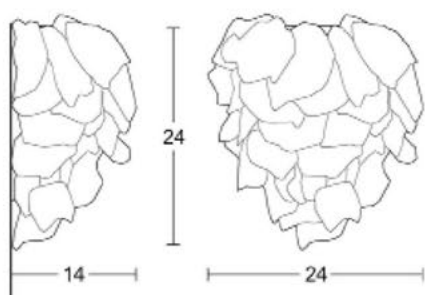

Diam. (cm)	14
Haut. (cm)	26
Larg. (cm)	0
Long. (cm)	0

I HIMALAYA - Lampe I

Diam. (cm)	12
Haut. (cm)	20
Larg. (cm)	0
Long. (cm)	0

Diam. (cm)	14
Haut. (cm)	26
Larg. (cm)	0
Long. (cm)	0

I EDELWEISS I

I EDELWEISS I

Diam. (cm)	16
Haut. (cm)	38
Larg. (cm)	0
Long. (cm)	0

I PITIKOK - Applique murale I

I PITIKOK - Applique murale I

Diam. (cm)	0
Haut. (cm)	20
Larg. (cm)	11
Long. (cm)	18

Diam. (cm)	0
Haut. (cm)	29
Larg. (cm)	13
Long. (cm)	25

Diam. (cm)	0
Haut. (cm)	36
Larg. (cm)	15
Long. (cm)	30

Diam. (cm)	0
Haut. (cm)	45
Larg. (cm)	20
Long. (cm)	38

I PITIKOK - Applique murale I

Diam. (cm)	0
Haut. (cm)	24
Larg. (cm)	14
Long. (cm)	24

Diam. (cm)	0
Haut. (cm)	30
Larg. (cm)	16
Long. (cm)	30