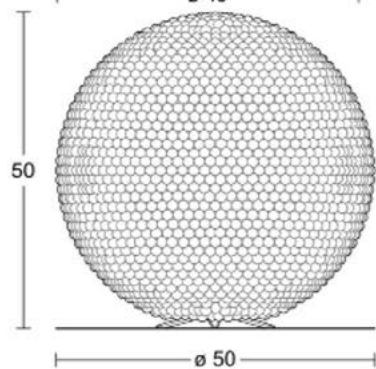

I METEORE I

Diam. (cm)	8
Haut. (cm)	44
Larg. (cm)	0
Long. (cm)	0

I SIRIUS I

I SIRIUS I

Diam. (cm)	0
Haut. (cm)	27
Larg. (cm)	50
Long. (cm)	90

Diam. (cm)	0
Haut. (cm)	70
Larg. (cm)	90
Long. (cm)	160

I VENUS I

I BOUBOULE -Suspension I

I BOUBOULE - Suspension I

Diam. (cm)	15
Haut. (cm)	13
Larg. (cm)	0
Long. (cm)	0

Diam. (cm)	21
Haut. (cm)	18
Larg. (cm)	0
Long. (cm)	0

Diam. (cm)	27
Haut. (cm)	22
Larg. (cm)	0
Long. (cm)	0

I BOUBOULE - Lampe I

I BOUBOULE - Lampe I

Diam. (cm)	15
Haut. (cm)	13
Larg. (cm)	0
Long. (cm)	0

Diam. (cm)	21
Haut. (cm)	18
Larg. (cm)	0
Long. (cm)	0

Diam. (cm)	27
Haut. (cm)	22
Larg. (cm)	0
Long. (cm)	0

Diam. (cm)	34
Haut. (cm)	29
Larg. (cm)	0
Long. (cm)	0

WB : Blanc Brillant—White Brilliant

WM : Blanc Mat—White Mat

Diam. (cm)	40
Haut. (cm)	40
Larg. (cm)	0
Long. (cm)	0

Diam. (cm)	50
Haut. (cm)	50
Larg. (cm)	0
Long. (cm)	0

Diam. (cm)	60
Haut. (cm)	60
Larg. (cm)	0
Long. (cm)	0