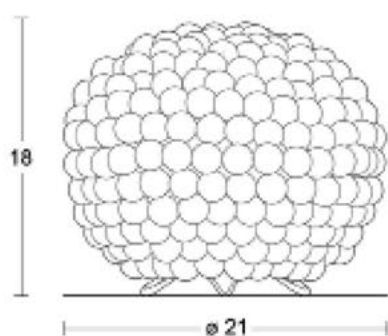

I METEORE I

Diam. (cm)	8
Haut. (cm)	44
Larg. (cm)	0
Long. (cm)	0

I SIRIUS I

I SIRIUS I

Diam. (cm)	0
Haut. (cm)	27
Larg. (cm)	50
Long. (cm)	90

Diam. (cm)	0
Haut. (cm)	70
Larg. (cm)	90
Long. (cm)	160

I VENUS I

I BOUBOULE -Suspension I

I BOUBOULE - Suspension I

Diam. (cm)	15
Haut. (cm)	13
Larg. (cm)	0
Long. (cm)	0

Diam. (cm)	21
Haut. (cm)	18
Larg. (cm)	0
Long. (cm)	0

Diam. (cm)	27
Haut. (cm)	22
Larg. (cm)	0
Long. (cm)	0

I BOUBOULE - Lampe I

I BOUBOULE - Lampe I

Diam. (cm)	15
Haut. (cm)	13
Larg. (cm)	0
Long. (cm)	0

Diam. (cm)	21
Haut. (cm)	18
Larg. (cm)	0
Long. (cm)	0

Diam. (cm)	27
Haut. (cm)	22
Larg. (cm)	0
Long. (cm)	0

Diam. (cm)	34
Haut. (cm)	29
Larg. (cm)	0
Long. (cm)	0

WB : Blanc Brillant—White Brilliant

WM : Blanc Mat—White Mat

Diam. (cm)	40
Haut. (cm)	40
Larg. (cm)	0
Long. (cm)	0

Diam. (cm)	50
Haut. (cm)	50
Larg. (cm)	0
Long. (cm)	0

Diam. (cm)	60
Haut. (cm)	60
Larg. (cm)	0
Long. (cm)	0