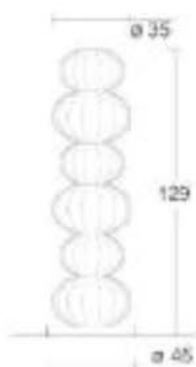

I Collection RAPHAELA I

I LOUISA I

Diam. (cm)	13
Haut. (cm)	23
Larg. (cm)	0
Long. (cm)	0

Diam. (cm)	18
Haut. (cm)	33
Larg. (cm)	0
Long. (cm)	0

I LOLA I

I LOLA I

Diam. (cm)	22
Haut. (cm)	23
Larg. (cm)	0
Long. (cm)	0

Diam. (cm)	27
Haut. (cm)	29
Larg. (cm)	0
Long. (cm)	0

I PEPA I

I ANTONELLA - Lampe I

Diam. (cm)	20
Haut. (cm)	20
Larg. (cm)	0
Long. (cm)	0

Diam. (cm)	20
Haut. (cm)	34
Larg. (cm)	0
Long. (cm)	0

Diam. (cm)	30
Haut. (cm)	30
Larg. (cm)	0
Long. (cm)	0

Diam. (cm)	30
Haut. (cm)	44
Larg. (cm)	0
Long. (cm)	0

I CLARA I

I CLARA I

Diam. (cm)	20
Haut. (cm)	16
Larg. (cm)	0
Long. (cm)	0

Diam. (cm)	25
Haut. (cm)	18
Larg. (cm)	0
Long. (cm)	0

Diam. (cm)	30
Haut. (cm)	22
Larg. (cm)	0
Long. (cm)	0

I SORELLA I

Diam. (cm)	45
Haut. (cm)	129
Larg. (cm)	0
Long. (cm)	0

I MEDUSA I

I MEDUSA I

Diam. (cm)	24
Haut. (cm)	65
Larg. (cm)	0
Long. (cm)	0

Diam. (cm)	30
Haut. (cm)	80
Larg. (cm)	0
Long. (cm)	0

Diam. (cm)	36
Haut. (cm)	95
Larg. (cm)	0
Long. (cm)	0