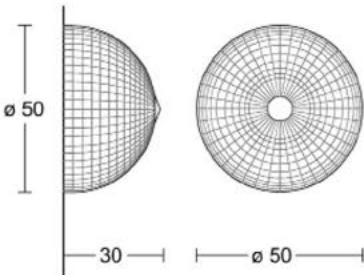

I SORELLA I

Diam. (cm)	45
Haut. (cm)	129
Larg. (cm)	0
Long. (cm)	0

I MEDUSA I

I MEDUSA I

Diam. (cm)	24
Haut. (cm)	65
Larg. (cm)	0
Long. (cm)	0

Diam. (cm)	30
Haut. (cm)	80
Larg. (cm)	0
Long. (cm)	0

Diam. (cm)	36
Haut. (cm)	95
Larg. (cm)	0
Long. (cm)	0

Argenté

Antique

I MACARON I

Diam. (cm)	30
Haut. (cm)	20
Larg. (cm)	0
Long. (cm)	0

Diam. (cm)	50
Haut. (cm)	30
Larg. (cm)	0
Long. (cm)	0

Diam. (cm)	70
Haut. (cm)	40
Larg. (cm)	0
Long. (cm)	0

I PERLE I

Diam. (cm)	20
Haut. (cm)	27
Larg. (cm)	0
Long. (cm)	0

Diam. (cm)	30
Haut. (cm)	43
Larg. (cm)	0
Long. (cm)	0

Diam. (cm)	40
Haut. (cm)	53
Larg. (cm)	0
Long. (cm)	0

Diam. (cm)	50
Haut. (cm)	62
Larg. (cm)	0
Long. (cm)	0

I GOUTTE I

Diam. (cm)	25
Haut. (cm)	35
Larg. (cm)	0
Long. (cm)	0