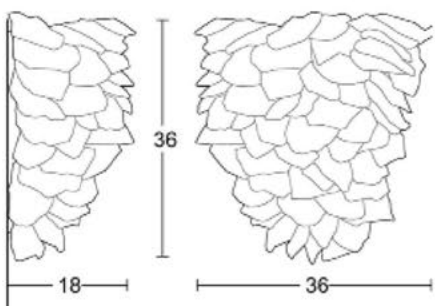

Diam. (cm)	16
Haut. (cm)	38
Larg. (cm)	0
Long. (cm)	0

I PITIKOK - Applique murale I

I PITIKOK - Applique murale I

Diam. (cm)	0
Haut. (cm)	20
Larg. (cm)	11
Long. (cm)	18

Diam. (cm)	0
Haut. (cm)	29
Larg. (cm)	13
Long. (cm)	25

Diam. (cm)	0
Haut. (cm)	36
Larg. (cm)	15
Long. (cm)	30

Diam. (cm)	0
Haut. (cm)	45
Larg. (cm)	20
Long. (cm)	38

I PITIKOK - Applique murale I

Diam. (cm)	0
Haut. (cm)	24
Larg. (cm)	14
Long. (cm)	24

Diam. (cm)	0
Haut. (cm)	30
Larg. (cm)	16
Long. (cm)	30

Diam. (cm)	0
Haut. (cm)	36
Larg. (cm)	18
Long. (cm)	36

Diam. (cm)	0
Haut. (cm)	39
Larg. (cm)	20
Long. (cm)	45

I PITIKOK - Lampe I

I PITIKOK - Lampe I

— ø 32 —

— 20 —

Diam. (cm)	20
Haut. (cm)	32
Larg. (cm)	0
Long. (cm)	0