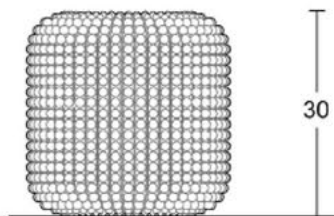

I Collection RAPHAELA I

I LOUISA I

Diam. (cm)	13
Haut. (cm)	23
Larg. (cm)	0
Long. (cm)	0

Diam. (cm)	18
Haut. (cm)	33
Larg. (cm)	0
Long. (cm)	0

I LOLA I

I LOLA I

Diam. (cm)	22
Haut. (cm)	23
Larg. (cm)	0
Long. (cm)	0

Diam. (cm)	27
Haut. (cm)	29
Larg. (cm)	0
Long. (cm)	0

I PEPA I

I ANTONELLA - Lampe I

Diam. (cm)	20
Haut. (cm)	20
Larg. (cm)	0
Long. (cm)	0

Diam. (cm)	20
Haut. (cm)	34
Larg. (cm)	0
Long. (cm)	0

Diam. (cm)	30
Haut. (cm)	30
Larg. (cm)	0
Long. (cm)	0

Diam. (cm)	30
Haut. (cm)	44
Larg. (cm)	0
Long. (cm)	0

I CLARA I

I CLARA I

Diam. (cm)	20
Haut. (cm)	16
Larg. (cm)	0
Long. (cm)	0

Diam. (cm)	25
Haut. (cm)	18
Larg. (cm)	0
Long. (cm)	0

Diam. (cm)	30
Haut. (cm)	22
Larg. (cm)	0
Long. (cm)	0