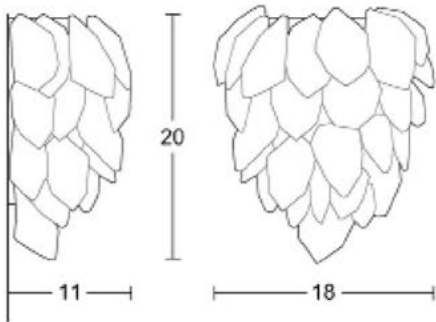

I HIMALAYA - Applique Robinet I

Diam. (cm)	20
Haut. (cm)	18
Larg. (cm)	0
Long. (cm)	0

Diam. (cm)	22
Haut. (cm)	23
Larg. (cm)	0
Long. (cm)	0

I HIMALAYA - Lampe I

I HIMALAYA - Lampe I

Diam. (cm)	12
Haut. (cm)	20
Larg. (cm)	0
Long. (cm)	0

Diam. (cm)	14
Haut. (cm)	26
Larg. (cm)	0
Long. (cm)	0

I HIMALAYA - Lampe I

Diam. (cm)	12
Haut. (cm)	20
Larg. (cm)	0
Long. (cm)	0

Diam. (cm)	14
Haut. (cm)	26
Larg. (cm)	0
Long. (cm)	0

I EDELWEISS I

I EDELWEISS I

Diam. (cm)	16
Haut. (cm)	38
Larg. (cm)	0
Long. (cm)	0

I PITIKOK - Applique murale I

I PITIKOK - Applique murale I

Diam. (cm)	0
Haut. (cm)	20
Larg. (cm)	11
Long. (cm)	18

Diam. (cm)	0
Haut. (cm)	29
Larg. (cm)	13
Long. (cm)	25