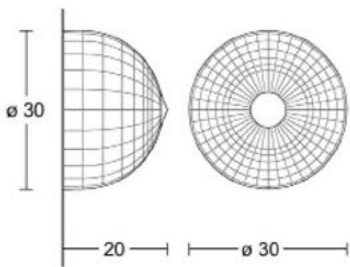

Diam. (cm)	27
Haut. (cm)	29
Larg. (cm)	0
Long. (cm)	0

I PEPA I

I ANTONELLA - Lampe I

Diam. (cm)	20
Haut. (cm)	20
Larg. (cm)	0
Long. (cm)	0

Diam. (cm)	20
Haut. (cm)	34
Larg. (cm)	0
Long. (cm)	0

Diam. (cm)	30
Haut. (cm)	30
Larg. (cm)	0
Long. (cm)	0

I SORELLA I

Diam. (cm)	45
Haut. (cm)	129
Larg. (cm)	0
Long. (cm)	0

I MEDUSA I

I MEDUSA I

Diam. (cm)	24
Haut. (cm)	65
Larg. (cm)	0
Long. (cm)	0

Diam. (cm)	30
Haut. (cm)	80
Larg. (cm)	0
Long. (cm)	0

Diam. (cm)	36
Haut. (cm)	95
Larg. (cm)	0
Long. (cm)	0

Argenté

Antique

I MACARON I

Diam. (cm)	30
Haut. (cm)	20
Larg. (cm)	0
Long. (cm)	0

Diam. (cm)	50
Haut. (cm)	30
Larg. (cm)	0
Long. (cm)	0

Diam. (cm)	70
Haut. (cm)	40
Larg. (cm)	0
Long. (cm)	0

I PERLE I

Diam. (cm)	20
Haut. (cm)	27
Larg. (cm)	0
Long. (cm)	0

Diam. (cm)	30
Haut. (cm)	43
Larg. (cm)	0
Long. (cm)	0

Diam. (cm)	40
Haut. (cm)	53
Larg. (cm)	0
Long. (cm)	0

Diam. (cm)	50
Haut. (cm)	62
Larg. (cm)	0
Long. (cm)	0

I GOUTTE I

Diam. (cm)	25
Haut. (cm)	35
Larg. (cm)	0
Long. (cm)	0