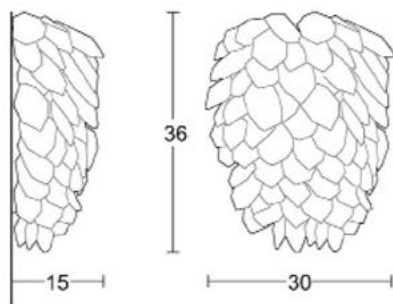

Diam. (cm)	14
Haut. (cm)	26
Larg. (cm)	0
Long. (cm)	0

I HIMALAYA - Lampe I

Diam. (cm)	12
Haut. (cm)	20
Larg. (cm)	0
Long. (cm)	0

Diam. (cm)	14
Haut. (cm)	26
Larg. (cm)	0
Long. (cm)	0

I EDELWEISS I

I EDELWEISS I

Diam. (cm)	16
Haut. (cm)	38
Larg. (cm)	0
Long. (cm)	0

I PITIKOK - Applique murale I

I PITIKOK - Applique murale I

Diam. (cm)	0
Haut. (cm)	20
Larg. (cm)	11
Long. (cm)	18

Diam. (cm)	0
Haut. (cm)	29
Larg. (cm)	13
Long. (cm)	25

Diam. (cm)	0
Haut. (cm)	36
Larg. (cm)	15
Long. (cm)	30

Diam. (cm)	0
Haut. (cm)	45
Larg. (cm)	20
Long. (cm)	38

I PITIKOK - Applique murale I

Diam. (cm)	0
Haut. (cm)	24
Larg. (cm)	14
Long. (cm)	24

Diam. (cm)	0
Haut. (cm)	30
Larg. (cm)	16
Long. (cm)	30