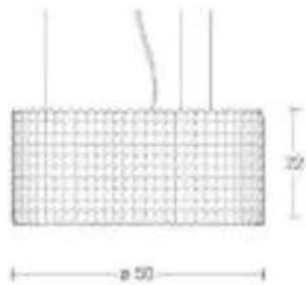

I CARROSSE I

Diam. (cm)	50
Haut. (cm)	22
Larg. (cm)	0
Long. (cm)	0