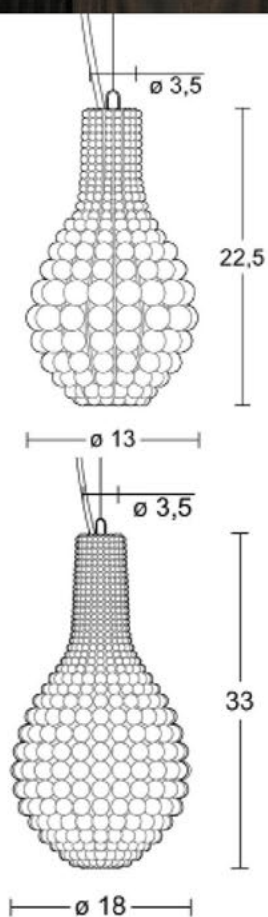

I BOUBOULE - Lampe I

I BOUBOULE - Lampe I

Diam. (cm)	15
Haut. (cm)	13
Larg. (cm)	0
Long. (cm)	0

Diam. (cm)	21
Haut. (cm)	18
Larg. (cm)	0
Long. (cm)	0

Diam. (cm)	27
Haut. (cm)	22
Larg. (cm)	0
Long. (cm)	0

Diam. (cm)	34
Haut. (cm)	29
Larg. (cm)	0
Long. (cm)	0

26

Haut. (cm)

40

Larg. (cm)

0

Long. (cm)

0

26

I Collection RAPHAELA I

I LOUISA I

Diam. (cm)	13
Haut. (cm)	23
Larg. (cm)	0
Long. (cm)	0

Diam. (cm)	18
Haut. (cm)	33
Larg. (cm)	0
Long. (cm)	0

I LOLA I

I LOLA I

Diam. (cm)	22
Haut. (cm)	23
Larg. (cm)	0
Long. (cm)	0

Diam. (cm)	27
Haut. (cm)	29
Larg. (cm)	0
Long. (cm)	0

I PEPA I

I ANTONELLA - Lampe I

Diam. (cm)	20
Haut. (cm)	20
Larg. (cm)	0
Long. (cm)	0

Diam. (cm)	20
Haut. (cm)	34
Larg. (cm)	0
Long. (cm)	0

Diam. (cm)	30
Haut. (cm)	30
Larg. (cm)	0
Long. (cm)	0