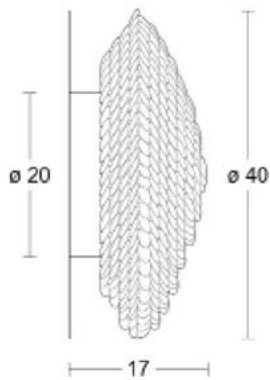

I TUBE - Suspension I

I TUBE - Suspension I

Diam. (cm)	16
Haut. (cm)	30
Larg. (cm)	0
Long. (cm)	0

Diam. (cm)	29
Haut. (cm)	40
Larg. (cm)	0
Long. (cm)	0

Blanc Mat

Blanc Brillant

I SOUCOUBE - Suspension I

Diam. (cm)	40
Haut. (cm)	13
Larg. (cm)	0
Long. (cm)	0

Diam. (cm)	60
Haut. (cm)	18
Larg. (cm)	0
Long. (cm)	0

Diam. (cm)	80
Haut. (cm)	21
Larg. (cm)	0
Long. (cm)	0

I SOUCOUPE - Applique I

I SOUCOUPE - Applique I

Diam. (cm)	40
Haut. (cm)	17
Larg. (cm)	0
Long. (cm)	0

Diam. (cm)	60
Haut. (cm)	22
Larg. (cm)	0
Long. (cm)	0

Diam. (cm)	80
Haut. (cm)	25
Larg. (cm)	0
Long. (cm)	0

WB : Blanc Brillant—White Brilliant

WM : Blanc Mat—White Mat

I NUAGE I

I NUAGE I

Diam. (cm)	45
Haut. (cm)	23
Larg. (cm)	0
Long. (cm)	0