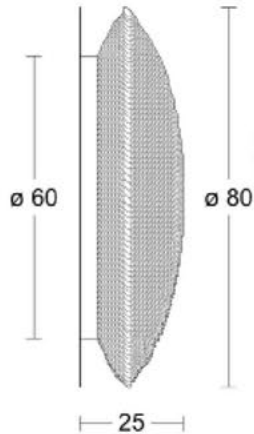

I TUBE - Suspension I

I TUBE - Suspension I

Diam. (cm)	16
Haut. (cm)	30
Larg. (cm)	0
Long. (cm)	0

Diam. (cm)	29
Haut. (cm)	40
Larg. (cm)	0
Long. (cm)	0

Blanc Mat

Blanc Brillant

I SOUCOUBE - Suspension I

Diam. (cm)	40
Haut. (cm)	13
Larg. (cm)	0
Long. (cm)	0

Diam. (cm)	60
Haut. (cm)	18
Larg. (cm)	0
Long. (cm)	0

Diam. (cm)	80
Haut. (cm)	21
Larg. (cm)	0
Long. (cm)	0

I SOUCOUPE - Applique I

I SOUCOUPE - Applique I

Diam. (cm)	40
Haut. (cm)	17
Larg. (cm)	0
Long. (cm)	0

Diam. (cm)	60
Haut. (cm)	22
Larg. (cm)	0
Long. (cm)	0

Diam. (cm)	80
Haut. (cm)	25
Larg. (cm)	0
Long. (cm)	0

WB : Blanc Brillant—White Brilliant

WM : Blanc Mat—White Mat

I NUAGE I

I NUAGE I

Diam. (cm)	45
Haut. (cm)	23
Larg. (cm)	0
Long. (cm)	0