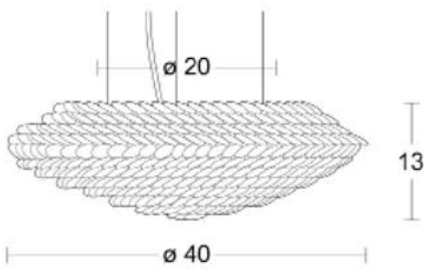

Diam. (cm)	0
Haut. (cm)	51
Larg. (cm)	12
Long. (cm)	28

WB : Blanc Brillant—White Brilliant

WM : Blanc Mat—White Mat

I TUBE - Lampe I

I TUBE - Lampe I

Diam. (cm)	16
Haut. (cm)	30
Larg. (cm)	0
Long. (cm)	0

Diam. (cm)	29
Haut. (cm)	40
Larg. (cm)	0
Long. (cm)	0

I TUBE - Suspension I

I TUBE - Suspension I

Diam. (cm)	16
Haut. (cm)	30
Larg. (cm)	0
Long. (cm)	0

Diam. (cm)	29
Haut. (cm)	40
Larg. (cm)	0
Long. (cm)	0

Blanc Mat

Blanc Brillant

I SOUCOUBE - Suspension I

Diam. (cm)	40
Haut. (cm)	13
Larg. (cm)	0
Long. (cm)	0

Diam. (cm)	60
Haut. (cm)	18
Larg. (cm)	0
Long. (cm)	0

Diam. (cm)	80
Haut. (cm)	21
Larg. (cm)	0
Long. (cm)	0

I SOUCOUPE - Applique I

I SOUCOUPE - Applique I

Diam. (cm)	40
Haut. (cm)	17
Larg. (cm)	0
Long. (cm)	0