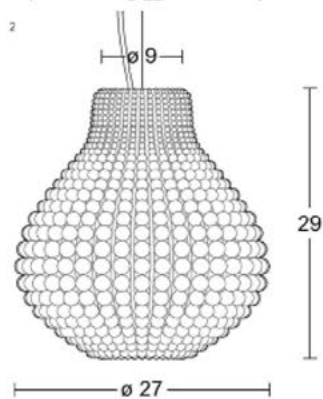

26

Haut. (cm)

40

Larg. (cm)

0

Long. (cm)

0

26

I Collection RAPHAELA I

I LOUISA I

Diam. (cm)	13
Haut. (cm)	23
Larg. (cm)	0
Long. (cm)	0

Diam. (cm)	18
Haut. (cm)	33
Larg. (cm)	0
Long. (cm)	0

I LOLA I

I LOLA I

Diam. (cm)	22
Haut. (cm)	23
Larg. (cm)	0
Long. (cm)	0

Diam. (cm)	27
Haut. (cm)	29
Larg. (cm)	0
Long. (cm)	0

I PEPA I

I ANTONELLA - Lampe I

Diam. (cm)	20
Haut. (cm)	20
Larg. (cm)	0
Long. (cm)	0

Diam. (cm)	20
Haut. (cm)	34
Larg. (cm)	0
Long. (cm)	0

Diam. (cm)	30
Haut. (cm)	30
Larg. (cm)	0
Long. (cm)	0

Diam. (cm)	30
Haut. (cm)	44
Larg. (cm)	0
Long. (cm)	0

I CLARA I

I CLARA I

Diam. (cm)	20
Haut. (cm)	16
Larg. (cm)	0
Long. (cm)	0

Diam. (cm)	25
Haut. (cm)	18
Larg. (cm)	0
Long. (cm)	0

Diam. (cm)	30
Haut. (cm)	22
Larg. (cm)	0
Long. (cm)	0