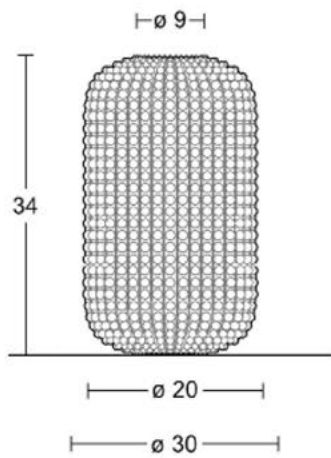

I Collection RAPHAELA I

I LOUISA I

Diam. (cm)	13
Haut. (cm)	23
Larg. (cm)	0
Long. (cm)	0

Diam. (cm)	18
Haut. (cm)	33
Larg. (cm)	0
Long. (cm)	0

I LOLA I

I LOLA I

Diam. (cm)	22
Haut. (cm)	23
Larg. (cm)	0
Long. (cm)	0

Diam. (cm)	27
Haut. (cm)	29
Larg. (cm)	0
Long. (cm)	0

I PEPA I

I ANTONELLA - Lampe I

Diam. (cm)	20
Haut. (cm)	20
Larg. (cm)	0
Long. (cm)	0

Diam. (cm)	20
Haut. (cm)	34
Larg. (cm)	0
Long. (cm)	0

Diam. (cm)	30
Haut. (cm)	30
Larg. (cm)	0
Long. (cm)	0

Diam. (cm)	30
Haut. (cm)	44
Larg. (cm)	0
Long. (cm)	0

I CLARA I

I CLARA I

Diam. (cm)	20
Haut. (cm)	16
Larg. (cm)	0
Long. (cm)	0

Diam. (cm)	25
Haut. (cm)	18
Larg. (cm)	0
Long. (cm)	0

Diam. (cm)	30
Haut. (cm)	22
Larg. (cm)	0
Long. (cm)	0

I SORELLA I

Diam. (cm)	45
Haut. (cm)	129
Larg. (cm)	0
Long. (cm)	0

I MEDUSA I

I MEDUSA I

Diam. (cm)	24
Haut. (cm)	65
Larg. (cm)	0
Long. (cm)	0

Diam. (cm)	30
Haut. (cm)	80
Larg. (cm)	0
Long. (cm)	0

Diam. (cm)	36
Haut. (cm)	95
Larg. (cm)	0
Long. (cm)	0