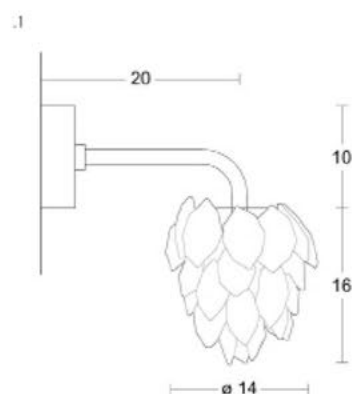

Blanc Mat Brut

Blanc Transparent Brut

Blanc Transparent Taillé

I HIMALAYA - Suspension I

I HIMALAYA - Suspension I

SUSPENSION BOUQUET D'HIMALAYA - Configuration

I HIMALAYA - Suspension I

Diam. (cm)	14
Haut. (cm)	16
Larg. (cm)	0
Long. (cm)	0

Diam. (cm)	18
Haut. (cm)	20
Larg. (cm)	0
Long. (cm)	0

Diam. (cm)	20
Haut. (cm)	26
Larg. (cm)	0
Long. (cm)	0

I HIMALAYA - Suspension I

Diam. (cm)	20
Haut. (cm)	18
Larg. (cm)	0
Long. (cm)	0

Diam. (cm)	22
Haut. (cm)	23
Larg. (cm)	0
Long. (cm)	0

Diam. (cm)	25
Haut. (cm)	30
Larg. (cm)	0
Long. (cm)	0

I HIMALAYA - Applique Robinet I

I HIMALAYA - Applique Robinet I

Diam. (cm)	14
Haut. (cm)	16
Larg. (cm)	0
Long. (cm)	0

Diam. (cm)	18
Haut. (cm)	20
Larg. (cm)	0
Long. (cm)	0