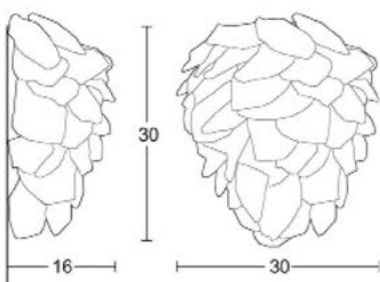

Diam. (cm)	16
Haut. (cm)	38
Larg. (cm)	0
Long. (cm)	0

I PITIKOK - Applique murale I

I PITIKOK - Applique murale I

Diam. (cm)	0
Haut. (cm)	20
Larg. (cm)	11
Long. (cm)	18

Diam. (cm)	0
Haut. (cm)	29
Larg. (cm)	13
Long. (cm)	25

Diam. (cm)	0
Haut. (cm)	36
Larg. (cm)	15
Long. (cm)	30

Diam. (cm)	0
Haut. (cm)	45
Larg. (cm)	20
Long. (cm)	38

I PITIKOK - Applique murale I

Diam. (cm)	0
Haut. (cm)	24
Larg. (cm)	14
Long. (cm)	24

Diam. (cm)	0
Haut. (cm)	30
Larg. (cm)	16
Long. (cm)	30

Diam. (cm)	0
Haut. (cm)	36
Larg. (cm)	18
Long. (cm)	36

Diam. (cm)	0
Haut. (cm)	39
Larg. (cm)	20
Long. (cm)	45

I PITIKOK - Lampe I

I PITIKOK - Lampe I

— ø 32 —

— 20 —

Diam. (cm)	20
Haut. (cm)	32
Larg. (cm)	0
Long. (cm)	0