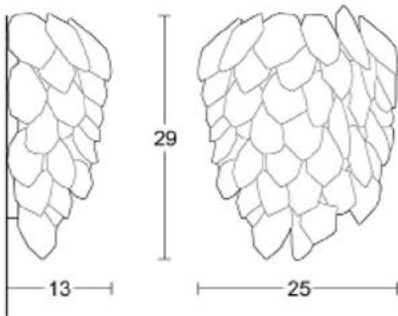

Diam. (cm)	14
Haut. (cm)	26
Larg. (cm)	0
Long. (cm)	0

I HIMALAYA - Lampe I

Diam. (cm)	12
Haut. (cm)	20
Larg. (cm)	0
Long. (cm)	0

Diam. (cm)	14
Haut. (cm)	26
Larg. (cm)	0
Long. (cm)	0

I EDELWEISS I

I EDELWEISS I

Diam. (cm)	16
Haut. (cm)	38
Larg. (cm)	0
Long. (cm)	0

I PITIKOK - Applique murale I

I PITIKOK - Applique murale I

Diam. (cm)	0
Haut. (cm)	20
Larg. (cm)	11
Long. (cm)	18

Diam. (cm)	0
Haut. (cm)	29
Larg. (cm)	13
Long. (cm)	25

Diam. (cm)	0
Haut. (cm)	36
Larg. (cm)	15
Long. (cm)	30

Diam. (cm)	0
Haut. (cm)	45
Larg. (cm)	20
Long. (cm)	38

I PITIKOK - Applique murale I

Diam. (cm)	0
Haut. (cm)	24
Larg. (cm)	14
Long. (cm)	24

Diam. (cm)	0
Haut. (cm)	30
Larg. (cm)	16
Long. (cm)	30