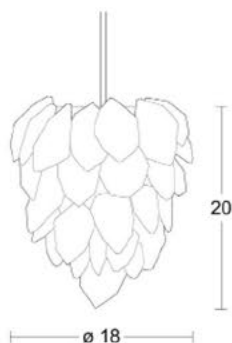

I BOUBOULE - Lampe I

I BOUBOULE - Lampe I

Diam. (cm)	15
Haut. (cm)	13
Larg. (cm)	0
Long. (cm)	0

Diam. (cm)	21
Haut. (cm)	18
Larg. (cm)	0
Long. (cm)	0

Diam. (cm)	27
Haut. (cm)	22
Larg. (cm)	0
Long. (cm)	0

Diam. (cm)	34
Haut. (cm)	29
Larg. (cm)	0
Long. (cm)	0

Blanc Mat Brut

Blanc Transparent Brut

Blanc Transparent Taillé

I HIMALAYA - Suspension I

I HIMALAYA - Suspension I

SUSPENSION BOUQUET D'HIMALAYA - Configuration

I HIMALAYA - Suspension I

Diam. (cm)	14
Haut. (cm)	16
Larg. (cm)	0
Long. (cm)	0

Diam. (cm)	18
Haut. (cm)	20
Larg. (cm)	0
Long. (cm)	0

Diam. (cm)	20
Haut. (cm)	26
Larg. (cm)	0
Long. (cm)	0

I HIMALAYA - Suspension I

Diam. (cm)	20
Haut. (cm)	18
Larg. (cm)	0
Long. (cm)	0

Diam. (cm)	22
Haut. (cm)	23
Larg. (cm)	0
Long. (cm)	0

Diam. (cm)	25
Haut. (cm)	30
Larg. (cm)	0
Long. (cm)	0

I HIMALAYA - Applique Robinet I

I HIMALAYA - Applique Robinet I

Diam. (cm)	14
Haut. (cm)	16
Larg. (cm)	0
Long. (cm)	0

Diam. (cm)	18
Haut. (cm)	20
Larg. (cm)	0
Long. (cm)	0