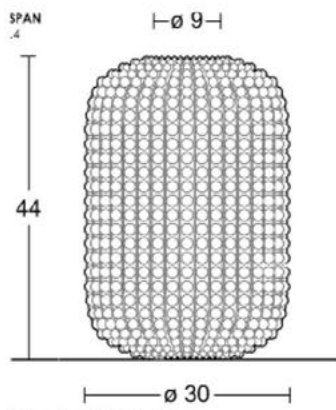

I Collection RAPHAELA I

I LOUISA I

Diam. (cm)	13
Haut. (cm)	23
Larg. (cm)	0
Long. (cm)	0

Diam. (cm)	18
Haut. (cm)	33
Larg. (cm)	0
Long. (cm)	0

I LOLA I

I LOLA I

Diam. (cm)	22
Haut. (cm)	23
Larg. (cm)	0
Long. (cm)	0

Diam. (cm)	27
Haut. (cm)	29
Larg. (cm)	0
Long. (cm)	0

I PEPA I

I ANTONELLA - Lampe I

Diam. (cm)	20
Haut. (cm)	20
Larg. (cm)	0
Long. (cm)	0

Diam. (cm)	20
Haut. (cm)	34
Larg. (cm)	0
Long. (cm)	0

Diam. (cm)	30
Haut. (cm)	30
Larg. (cm)	0
Long. (cm)	0

Diam. (cm)	30
Haut. (cm)	44
Larg. (cm)	0
Long. (cm)	0

I CLARA I

I CLARA I

Diam. (cm)	20
Haut. (cm)	16
Larg. (cm)	0
Long. (cm)	0

Diam. (cm)	25
Haut. (cm)	18
Larg. (cm)	0
Long. (cm)	0

Diam. (cm)	30
Haut. (cm)	22
Larg. (cm)	0
Long. (cm)	0

I SORELLA I

Diam. (cm)	45
Haut. (cm)	129
Larg. (cm)	0
Long. (cm)	0

I MEDUSA I

I MEDUSA I

Diam. (cm)	24
Haut. (cm)	65
Larg. (cm)	0
Long. (cm)	0

Diam. (cm)	30
Haut. (cm)	80
Larg. (cm)	0
Long. (cm)	0

Diam. (cm)	36
Haut. (cm)	95
Larg. (cm)	0
Long. (cm)	0