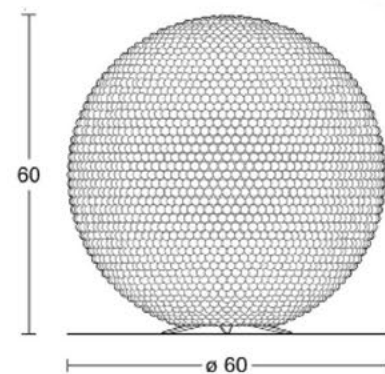

I METEORE I

Diam. (cm)	8
Haut. (cm)	44
Larg. (cm)	0
Long. (cm)	0

I SIRIUS I

I SIRIUS I

Diam. (cm)	0
Haut. (cm)	27
Larg. (cm)	50
Long. (cm)	90

Diam. (cm)	0
Haut. (cm)	70
Larg. (cm)	90
Long. (cm)	160

I VENUS I

I BOUBOULE - Lampe I

I BOUBOULE - Lampe I

Diam. (cm)	15
Haut. (cm)	13
Larg. (cm)	0
Long. (cm)	0

Diam. (cm)	21
Haut. (cm)	18
Larg. (cm)	0
Long. (cm)	0

Diam. (cm)	27
Haut. (cm)	22
Larg. (cm)	0
Long. (cm)	0

Diam. (cm)	34
Haut. (cm)	29
Larg. (cm)	0
Long. (cm)	0

WB : Blanc Brillant—White Brilliant

WM : Blanc Mat—White Mat

Diam. (cm)	40
Haut. (cm)	40
Larg. (cm)	0
Long. (cm)	0

Diam. (cm)	50
Haut. (cm)	50
Larg. (cm)	0
Long. (cm)	0

Diam. (cm)	60
Haut. (cm)	60
Larg. (cm)	0
Long. (cm)	0