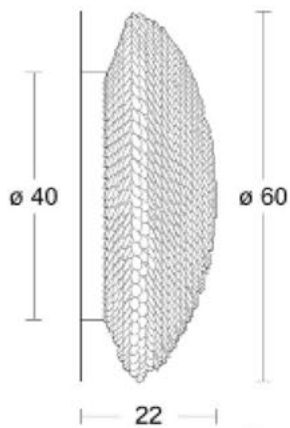

I TUBE - Suspension I

I TUBE - Suspension I

Diam. (cm)	16
Haut. (cm)	30
Larg. (cm)	0
Long. (cm)	0

Diam. (cm)	29
Haut. (cm)	40
Larg. (cm)	0
Long. (cm)	0

Blanc Mat

Blanc Brillant

I SOUCOUBE - Suspension I

Diam. (cm)	40
Haut. (cm)	13
Larg. (cm)	0
Long. (cm)	0

Diam. (cm)	60
Haut. (cm)	18
Larg. (cm)	0
Long. (cm)	0

Diam. (cm)	80
Haut. (cm)	21
Larg. (cm)	0
Long. (cm)	0

I SOUCOUPE - Applique I

I SOUCOUPE - Applique I

Diam. (cm)	40
Haut. (cm)	17
Larg. (cm)	0
Long. (cm)	0

Diam. (cm)	60
Haut. (cm)	22
Larg. (cm)	0
Long. (cm)	0

Diam. (cm)	80
Haut. (cm)	25
Larg. (cm)	0
Long. (cm)	0

WB : Blanc Brillant—White Brilliant

WM : Blanc Mat—White Mat

I NUAGE I

I NUAGE I

Diam. (cm)	45
Haut. (cm)	23
Larg. (cm)	0
Long. (cm)	0