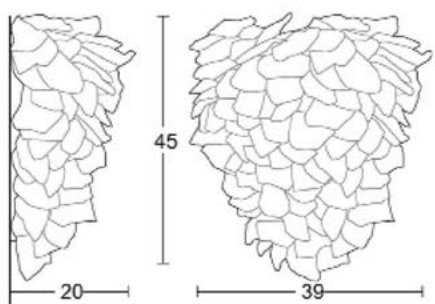

Diam. (cm)	16
Haut. (cm)	38
Larg. (cm)	0
Long. (cm)	0

I PITIKOK - Applique murale I

I PITIKOK - Applique murale I

Diam. (cm)	0
Haut. (cm)	20
Larg. (cm)	11
Long. (cm)	18

Diam. (cm)	0
Haut. (cm)	29
Larg. (cm)	13
Long. (cm)	25

Diam. (cm)	0
Haut. (cm)	36
Larg. (cm)	15
Long. (cm)	30

Diam. (cm)	0
Haut. (cm)	45
Larg. (cm)	20
Long. (cm)	38

I PITIKOK - Applique murale I

Diam. (cm)	0
Haut. (cm)	24
Larg. (cm)	14
Long. (cm)	24

Diam. (cm)	0
Haut. (cm)	30
Larg. (cm)	16
Long. (cm)	30

Diam. (cm)	0
Haut. (cm)	36
Larg. (cm)	18
Long. (cm)	36

Diam. (cm)	0
Haut. (cm)	39
Larg. (cm)	20
Long. (cm)	45

I PITIKOK - Lampe I

I PITIKOK - Lampe I

— ø 32 —

— 20 —

Diam. (cm)	20
Haut. (cm)	32
Larg. (cm)	0
Long. (cm)	0