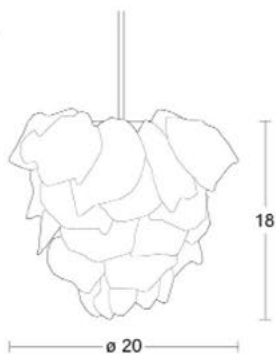

I METEORE I

Diam. (cm)	8
Haut. (cm)	44
Larg. (cm)	0
Long. (cm)	0

I SIRIUS I

I SIRIUS I

Diam. (cm)	0
Haut. (cm)	27
Larg. (cm)	50
Long. (cm)	90

Diam. (cm)	0
Haut. (cm)	70
Larg. (cm)	90
Long. (cm)	160

I VENUS I

Blanc Mat Brut

Blanc Transparent Brut

Blanc Transparent Taillé

I HIMALAYA - Suspension I

I HIMALAYA - Suspension I

SUSPENSION BOUQUET D'HIMALAYA - Configuration

I HIMALAYA - Suspension I

Diam. (cm)	14
Haut. (cm)	16
Larg. (cm)	0
Long. (cm)	0

Diam. (cm)	18
Haut. (cm)	20
Larg. (cm)	0
Long. (cm)	0

Diam. (cm)	20
Haut. (cm)	26
Larg. (cm)	0
Long. (cm)	0

I HIMALAYA - Suspension I

Diam. (cm)	20
Haut. (cm)	18
Larg. (cm)	0
Long. (cm)	0

Diam. (cm)	22
Haut. (cm)	23
Larg. (cm)	0
Long. (cm)	0

Diam. (cm)	25
Haut. (cm)	30
Larg. (cm)	0
Long. (cm)	0

I HIMALAYA - Applique Robinet I

I HIMALAYA - Applique Robinet I

Diam. (cm)	14
Haut. (cm)	16
Larg. (cm)	0
Long. (cm)	0

Diam. (cm)	18
Haut. (cm)	20
Larg. (cm)	0
Long. (cm)	0