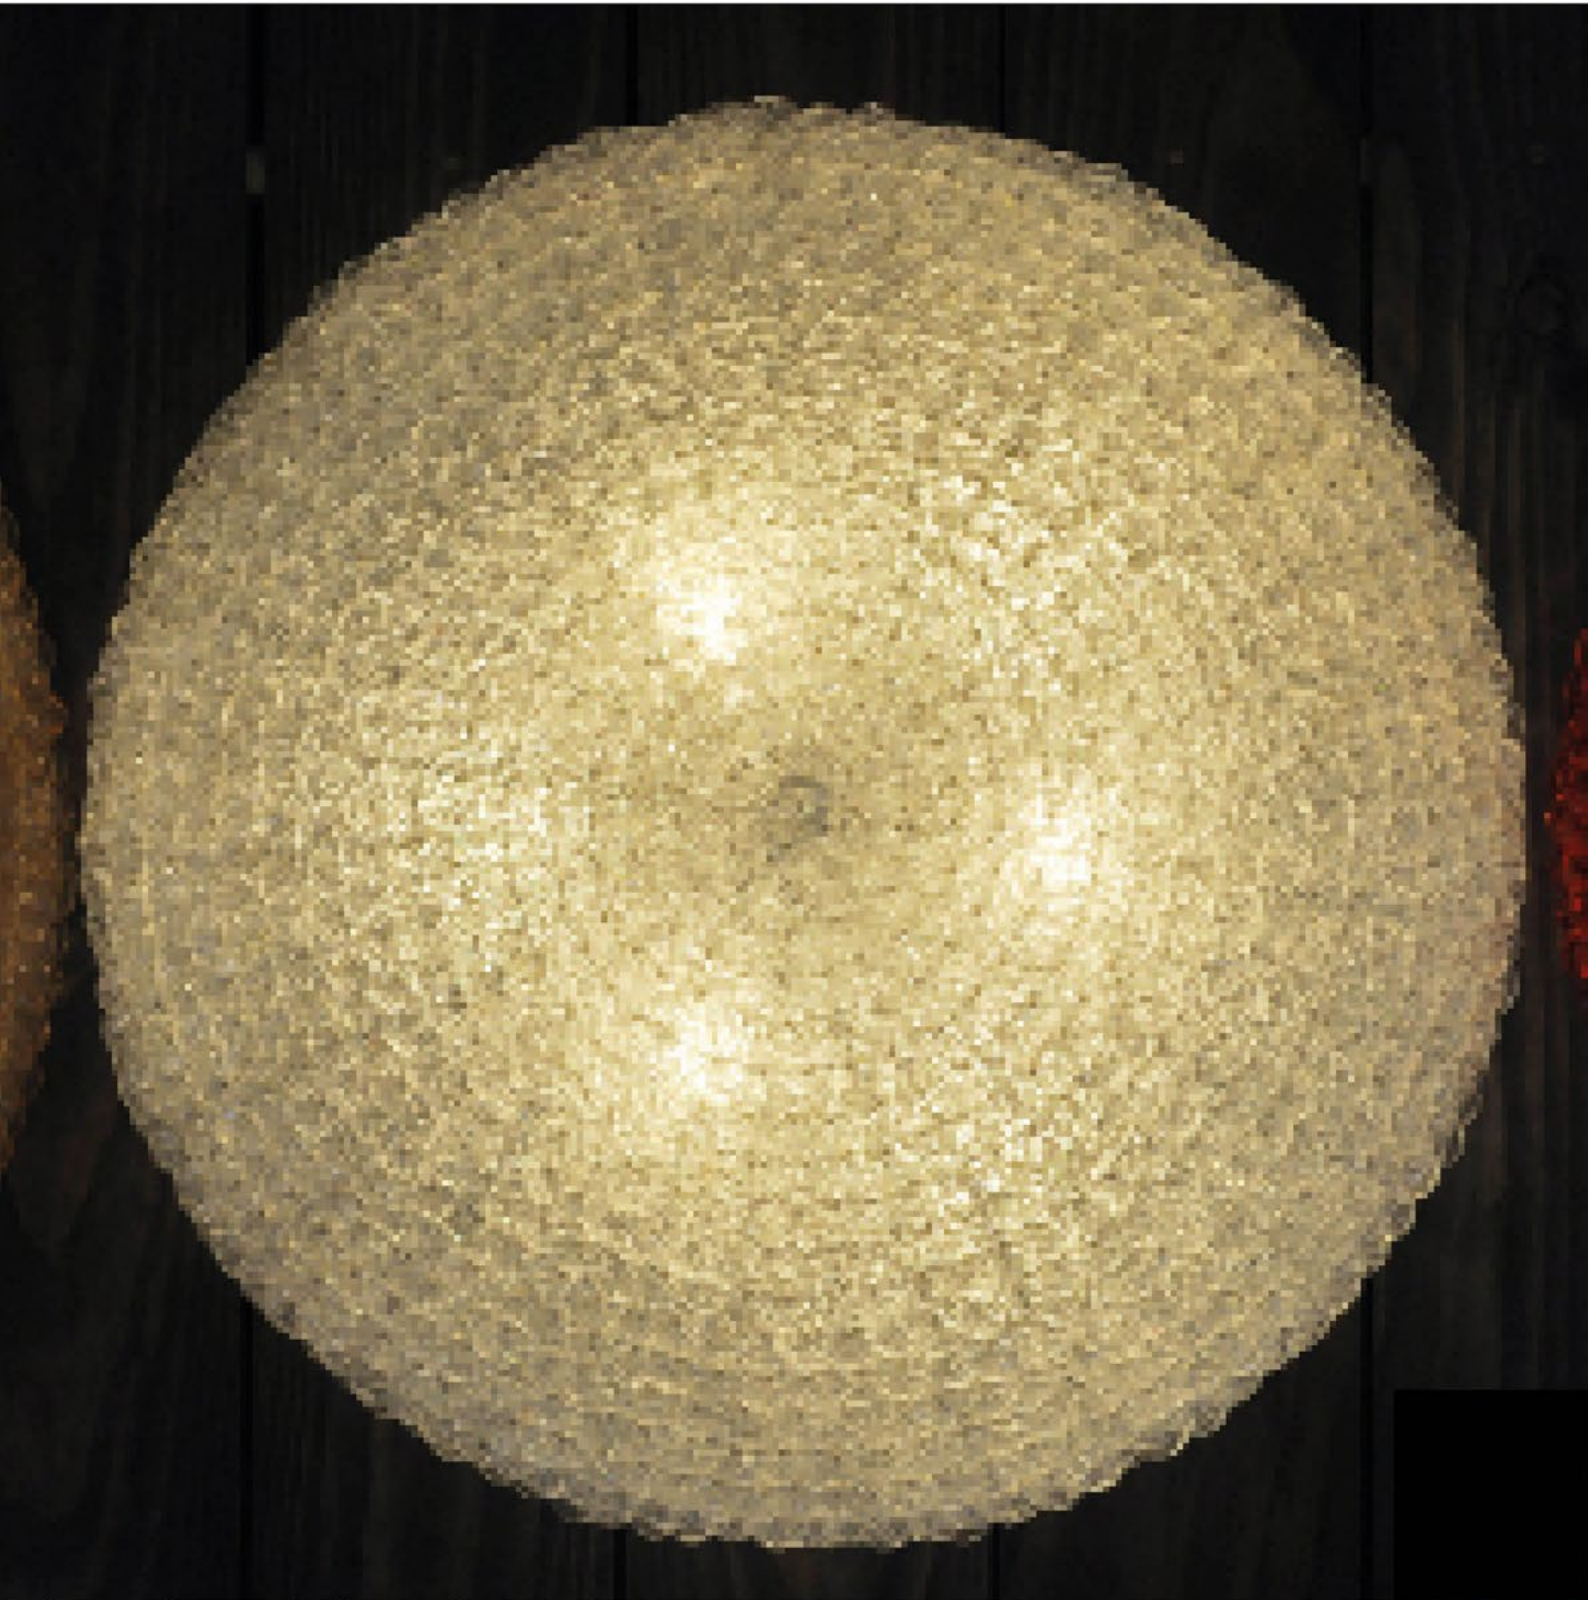

Diam. (cm)	60
Haut. (cm)	18
Larg. (cm)	0
Long. (cm)	0

Diam. (cm)	80
Haut. (cm)	21
Larg. (cm)	0
Long. (cm)	0

I SOUCOUPE - Applique I

I SOUCOUPE - Applique I

Diam. (cm)	40
Haut. (cm)	17
Larg. (cm)	0
Long. (cm)	0