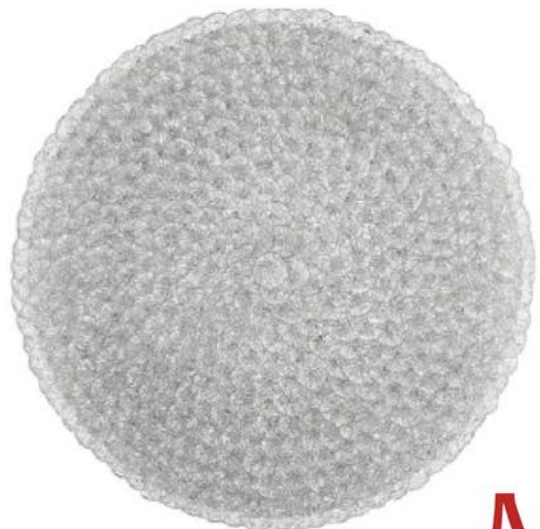

WB : Blanc Brillant—White Brilliant

WM : Blanc Mat—White Mat