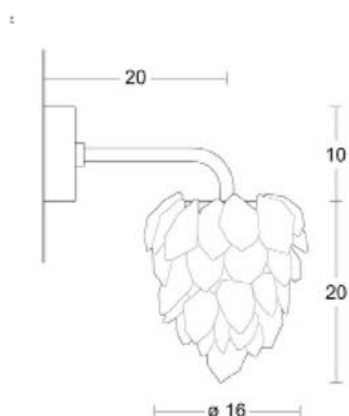

Diam. (cm)	18
Haut. (cm)	20
Larg. (cm)	0
Long. (cm)	0

Diam. (cm)	20
Haut. (cm)	26
Larg. (cm)	0
Long. (cm)	0

I HIMALAYA - Suspension I

Diam. (cm)	20
Haut. (cm)	18
Larg. (cm)	0
Long. (cm)	0

Diam. (cm)	22
Haut. (cm)	23
Larg. (cm)	0
Long. (cm)	0

Diam. (cm)	25
Haut. (cm)	30
Larg. (cm)	0
Long. (cm)	0

I HIMALAYA - Applique Robinet I

I HIMALAYA - Applique Robinet I

Diam. (cm)	14
Haut. (cm)	16
Larg. (cm)	0
Long. (cm)	0

Diam. (cm)	18
Haut. (cm)	20
Larg. (cm)	0
Long. (cm)	0

I HIMALAYA - Applique Robinet I

Diam. (cm)	20
Haut. (cm)	18
Larg. (cm)	0
Long. (cm)	0

Diam. (cm)	22
Haut. (cm)	23
Larg. (cm)	0
Long. (cm)	0

I HIMALAYA - Lampe I

I HIMALAYA - Lampe I

Diam. (cm)	12
Haut. (cm)	20
Larg. (cm)	0
Long. (cm)	0