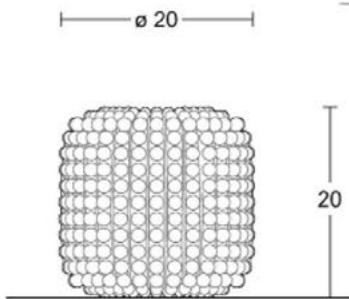

I Collection RAPHAELA I

I LOUISA I

Diam. (cm)	13
Haut. (cm)	23
Larg. (cm)	0
Long. (cm)	0

Diam. (cm)	18
Haut. (cm)	33
Larg. (cm)	0
Long. (cm)	0

I LOLA I

I LOLA I

Diam. (cm)	22
Haut. (cm)	23
Larg. (cm)	0
Long. (cm)	0

Diam. (cm)	27
Haut. (cm)	29
Larg. (cm)	0
Long. (cm)	0

I PEPA I

I ANTONELLA - Lampe I

Diam. (cm)	20
Haut. (cm)	20
Larg. (cm)	0
Long. (cm)	0

Diam. (cm)	20
Haut. (cm)	34
Larg. (cm)	0
Long. (cm)	0

Diam. (cm)	30
Haut. (cm)	30
Larg. (cm)	0
Long. (cm)	0

Diam. (cm)	30
Haut. (cm)	44
Larg. (cm)	0
Long. (cm)	0

I CLARA I

I CLARA I

Diam. (cm)	20
Haut. (cm)	16
Larg. (cm)	0
Long. (cm)	0

Diam. (cm)	25
Haut. (cm)	18
Larg. (cm)	0
Long. (cm)	0

Diam. (cm)	30
Haut. (cm)	22
Larg. (cm)	0
Long. (cm)	0