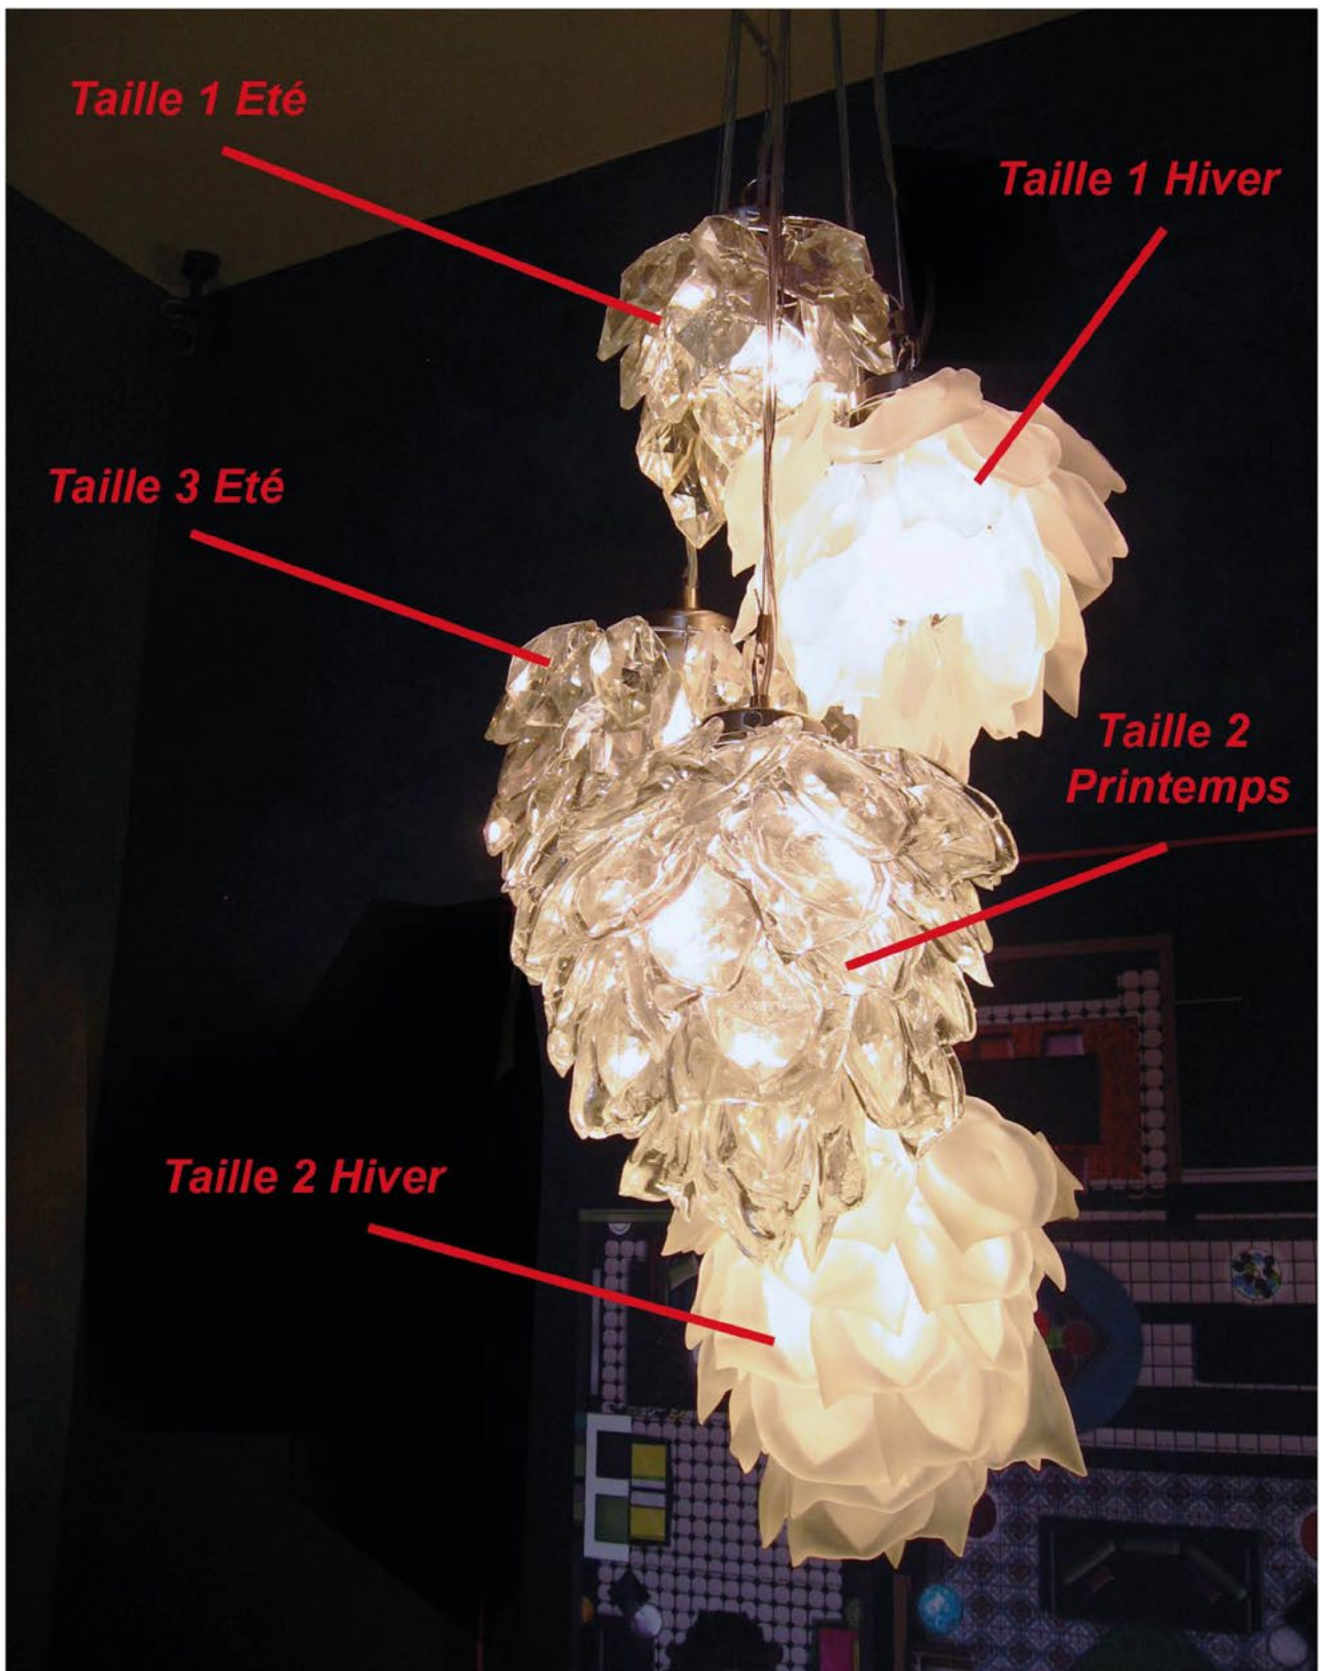

Blanc Mat Brut

Blanc Transparent Brut

Blanc Transparent Taillé

I HIMALAYA - Suspension I

I HIMALAYA - Suspension I

SUSPENSION BOUQUET D'HIMALAYA - Configuration

I HIMALAYA - Suspension I

Diam. (cm)	14
Haut. (cm)	16
Larg. (cm)	0
Long. (cm)	0