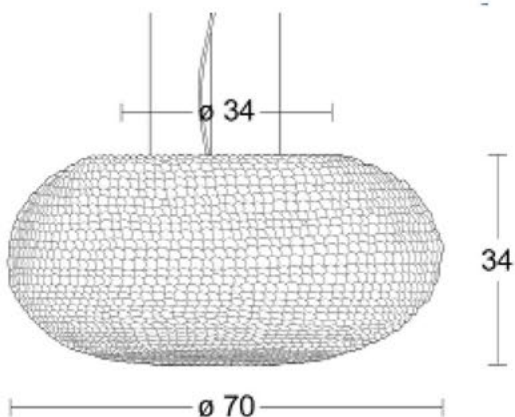

Diam. (cm)	60
Haut. (cm)	18
Larg. (cm)	0
Long. (cm)	0

Diam. (cm)	80
Haut. (cm)	21
Larg. (cm)	0
Long. (cm)	0

I SOUCOUPE - Applique I

I SOUCOUPE - Applique I

Diam. (cm)	40
Haut. (cm)	17
Larg. (cm)	0
Long. (cm)	0

Diam. (cm)	60
Haut. (cm)	22
Larg. (cm)	0
Long. (cm)	0

Diam. (cm)	80
Haut. (cm)	25
Larg. (cm)	0
Long. (cm)	0

WB : Blanc Brillant—White Brilliant

WM : Blanc Mat—White Mat

I NUAGE I

I NUAGE I

Diam. (cm)	45
Haut. (cm)	23
Larg. (cm)	0
Long. (cm)	0

Diam. (cm)	55
Haut. (cm)	26
Larg. (cm)	0
Long. (cm)	0

Diam. (cm)	70
Haut. (cm)	34
Larg. (cm)	0
Long. (cm)	0

I CARROSSE I

Diam. (cm)	50
Haut. (cm)	22
Larg. (cm)	0
Long. (cm)	0

Diam. (cm)	90
Haut. (cm)	30
Larg. (cm)	0
Long. (cm)	0