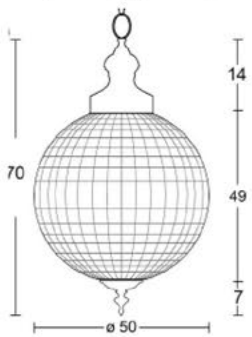

Diam. (cm)	27
Haut. (cm)	29
Larg. (cm)	0
Long. (cm)	0

I PEPA I

I ANTONELLA - Lampe I

Diam. (cm)	20
Haut. (cm)	20
Larg. (cm)	0
Long. (cm)	0

Diam. (cm)	20
Haut. (cm)	34
Larg. (cm)	0
Long. (cm)	0

Diam. (cm)	30
Haut. (cm)	30
Larg. (cm)	0
Long. (cm)	0

I SORELLA I

Diam. (cm)	45
Haut. (cm)	129
Larg. (cm)	0
Long. (cm)	0

I MEDUSA I

I MEDUSA I

Diam. (cm)	24
Haut. (cm)	65
Larg. (cm)	0
Long. (cm)	0

Diam. (cm)	30
Haut. (cm)	80
Larg. (cm)	0
Long. (cm)	0

Diam. (cm)	36
Haut. (cm)	95
Larg. (cm)	0
Long. (cm)	0

Argenté

Antique

I MACARON I

Diam. (cm)	30
Haut. (cm)	20
Larg. (cm)	0
Long. (cm)	0

Diam. (cm)	50
Haut. (cm)	30
Larg. (cm)	0
Long. (cm)	0

Diam. (cm)	70
Haut. (cm)	40
Larg. (cm)	0
Long. (cm)	0

I PERLE I

Diam. (cm)	20
Haut. (cm)	27
Larg. (cm)	0
Long. (cm)	0

Diam. (cm)	30
Haut. (cm)	43
Larg. (cm)	0
Long. (cm)	0

Diam. (cm)	40
Haut. (cm)	53
Larg. (cm)	0
Long. (cm)	0

Diam. (cm)	50
Haut. (cm)	62
Larg. (cm)	0
Long. (cm)	0

I GOUTTE I

Diam. (cm)	25
Haut. (cm)	35
Larg. (cm)	0
Long. (cm)	0