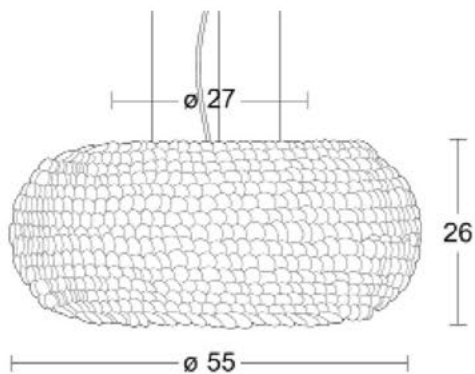

Diam. (cm)	60
Haut. (cm)	18
Larg. (cm)	0
Long. (cm)	0

Diam. (cm)	80
Haut. (cm)	21
Larg. (cm)	0
Long. (cm)	0

I SOUCOUPE - Applique I

I SOUCOUPE - Applique I

Diam. (cm)	40
Haut. (cm)	17
Larg. (cm)	0
Long. (cm)	0

Diam. (cm)	60
Haut. (cm)	22
Larg. (cm)	0
Long. (cm)	0

Diam. (cm)	80
Haut. (cm)	25
Larg. (cm)	0
Long. (cm)	0

WB : Blanc Brillant—White Brilliant

WM : Blanc Mat—White Mat

I NUAGE I

I NUAGE I

Diam. (cm)	45
Haut. (cm)	23
Larg. (cm)	0
Long. (cm)	0

Diam. (cm)	55
Haut. (cm)	26
Larg. (cm)	0
Long. (cm)	0

Diam. (cm)	70
Haut. (cm)	34
Larg. (cm)	0
Long. (cm)	0

I CARROSSE I

Diam. (cm)	50
Haut. (cm)	22
Larg. (cm)	0
Long. (cm)	0

Diam. (cm)	90
Haut. (cm)	30
Larg. (cm)	0
Long. (cm)	0