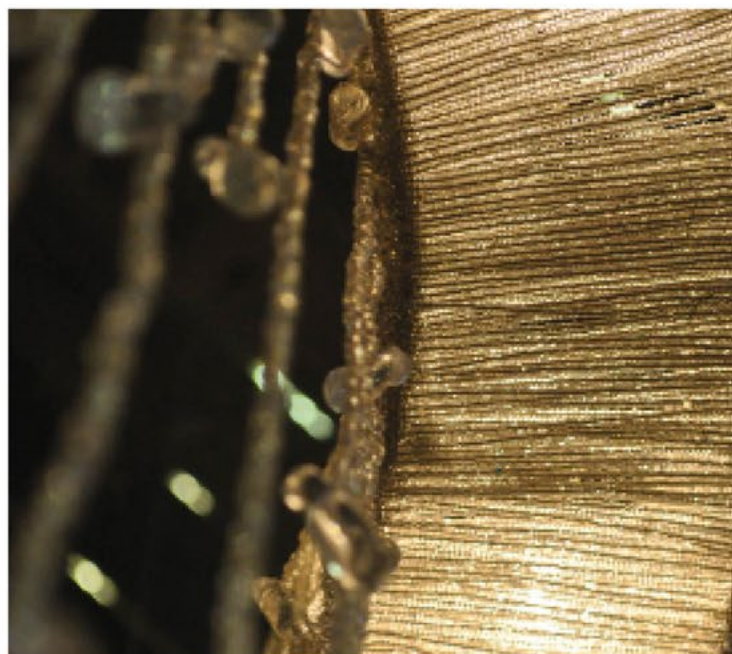

I METEORE I

Diam. (cm)	8
Haut. (cm)	44
Larg. (cm)	0
Long. (cm)	0

I SIRIUS I

I SIRIUS I

Diam. (cm)	0
Haut. (cm)	27
Larg. (cm)	50
Long. (cm)	90

Diam. (cm)	0
Haut. (cm)	70
Larg. (cm)	90
Long. (cm)	160

I VENUS I