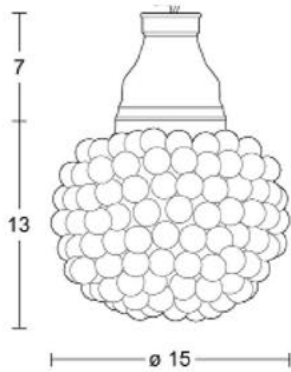

I VENUS I

Diam. (cm)	70
Haut. (cm)	27
Larg. (cm)	0
Long. (cm)	0

Diam. (cm)	100
Haut. (cm)	27
Larg. (cm)	0
Long. (cm)	0

I MARS I

Diam. (cm)	0
Haut. (cm)	50
Larg. (cm)	10
Long. (cm)	70

Diam. (cm)	0
Haut. (cm)	50
Larg. (cm)	10
Long. (cm)	100

I MARS I

I MARS I

Diam. (cm)	0
Haut. (cm)	70
Larg. (cm)	10
Long. (cm)	20

Diam. (cm)	0
Haut. (cm)	70
Larg. (cm)	10
Long. (cm)	70

I LUNA I

I LUNA I

Diam. (cm)	35
Haut. (cm)	64
Larg. (cm)	0
Long. (cm)	0

Diam. (cm)	50
Haut. (cm)	89
Larg. (cm)	0
Long. (cm)	0

Diam. (cm)	70
Haut. (cm)	113
Larg. (cm)	0
Long. (cm)	0

Diam. (cm)	35
Haut. (cm)	29
Larg. (cm)	0
Long. (cm)	0

Diam. (cm)	60
Haut. (cm)	42
Larg. (cm)	0
Long. (cm)	0

Diam. (cm)	100
Haut. (cm)	62
Larg. (cm)	0
Long. (cm)	0

I BOUBOULE -Suspension I

I BOUBOULE - Suspension I

Diam. (cm)	15
Haut. (cm)	13
Larg. (cm)	0
Long. (cm)	0

Diam. (cm)	21
Haut. (cm)	18
Larg. (cm)	0
Long. (cm)	0

Diam. (cm)	27
Haut. (cm)	22
Larg. (cm)	0
Long. (cm)	0