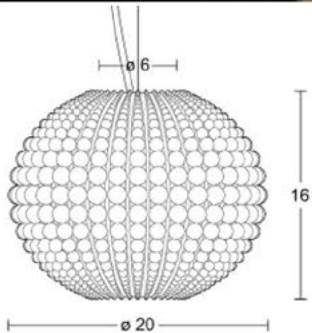

I Collection RAPHAELA I

I LOUISA I

Diam. (cm)	13
Haut. (cm)	23
Larg. (cm)	0
Long. (cm)	0

Diam. (cm)	18
Haut. (cm)	33
Larg. (cm)	0
Long. (cm)	0

I LOLA I

I LOLA I

Diam. (cm)	22
Haut. (cm)	23
Larg. (cm)	0
Long. (cm)	0

Diam. (cm)	27
Haut. (cm)	29
Larg. (cm)	0
Long. (cm)	0

I PEPA I

I ANTONELLA - Lampe I

Diam. (cm)	20
Haut. (cm)	20
Larg. (cm)	0
Long. (cm)	0

Diam. (cm)	20
Haut. (cm)	34
Larg. (cm)	0
Long. (cm)	0

Diam. (cm)	30
Haut. (cm)	30
Larg. (cm)	0
Long. (cm)	0

Diam. (cm)	30
Haut. (cm)	44
Larg. (cm)	0
Long. (cm)	0

I CLARA I

I CLARA I

Diam. (cm)	20
Haut. (cm)	16
Larg. (cm)	0
Long. (cm)	0

Diam. (cm)	25
Haut. (cm)	18
Larg. (cm)	0
Long. (cm)	0

Diam. (cm)	30
Haut. (cm)	22
Larg. (cm)	0
Long. (cm)	0

I SORELLA I

Diam. (cm)	45
Haut. (cm)	129
Larg. (cm)	0
Long. (cm)	0

I MEDUSA I

I MEDUSA I

Diam. (cm)	24
Haut. (cm)	65
Larg. (cm)	0
Long. (cm)	0

Diam. (cm)	30
Haut. (cm)	80
Larg. (cm)	0
Long. (cm)	0

Diam. (cm)	36
Haut. (cm)	95
Larg. (cm)	0
Long. (cm)	0