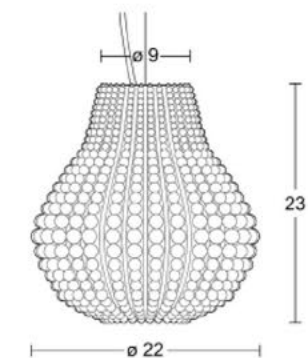

26

Haut. (cm)

40

Larg. (cm)

0

Long. (cm)

0

26

I Collection RAPHAELA I

I LOUISA I

Diam. (cm)	13
Haut. (cm)	23
Larg. (cm)	0
Long. (cm)	0

Diam. (cm)	18
Haut. (cm)	33
Larg. (cm)	0
Long. (cm)	0

I LOLA I

I LOLA I

Diam. (cm)	22
Haut. (cm)	23
Larg. (cm)	0
Long. (cm)	0

Diam. (cm)	27
Haut. (cm)	29
Larg. (cm)	0
Long. (cm)	0

I PEPA I

I ANTONELLA - Lampe I

Diam. (cm)	20
Haut. (cm)	20
Larg. (cm)	0
Long. (cm)	0

Diam. (cm)	20
Haut. (cm)	34
Larg. (cm)	0
Long. (cm)	0

Diam. (cm)	30
Haut. (cm)	30
Larg. (cm)	0
Long. (cm)	0

Diam. (cm)	30
Haut. (cm)	44
Larg. (cm)	0
Long. (cm)	0

I CLARA I

I CLARA I

Diam. (cm)	20
Haut. (cm)	16
Larg. (cm)	0
Long. (cm)	0

Diam. (cm)	25
Haut. (cm)	18
Larg. (cm)	0
Long. (cm)	0

Diam. (cm)	30
Haut. (cm)	22
Larg. (cm)	0
Long. (cm)	0