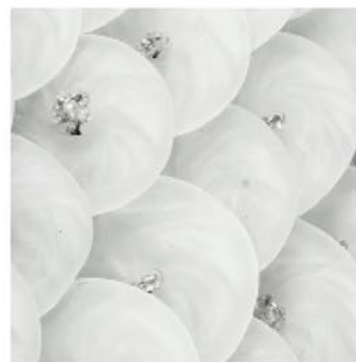

I TUBE - Lampe I

Diam. (cm)	16
Haut. (cm)	30
Larg. (cm)	0
Long. (cm)	0

Diam. (cm)	29
Haut. (cm)	40
Larg. (cm)	0
Long. (cm)	0