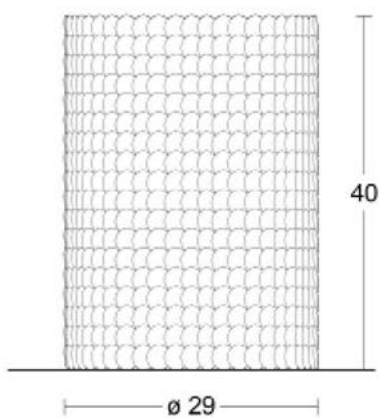

Blanc Transparent

Blanc Mat

I DEMI LUNE I

I DEMI LUNE I

Diam. (cm)	0
Haut. (cm)	21
Larg. (cm)	12
Long. (cm)	41

Diam. (cm)	0
Haut. (cm)	26
Larg. (cm)	12
Long. (cm)	24

Diam. (cm)	0
Haut. (cm)	31
Larg. (cm)	12
Long. (cm)	42

Diam. (cm)	0
Haut. (cm)	51
Larg. (cm)	12
Long. (cm)	28

WB : Blanc Brillant—White Brilliant

WM : Blanc Mat—White Mat

I TUBE - Lampe I

I TUBE - Lampe I

Diam. (cm)	16
Haut. (cm)	30
Larg. (cm)	0
Long. (cm)	0

Diam. (cm)	29
Haut. (cm)	40
Larg. (cm)	0
Long. (cm)	0