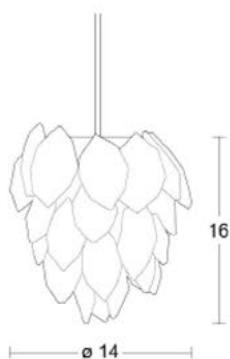

I BOUBOULE - Lampe I

I BOUBOULE - Lampe I

Diam. (cm)	15
Haut. (cm)	13
Larg. (cm)	0
Long. (cm)	0

Diam. (cm)	21
Haut. (cm)	18
Larg. (cm)	0
Long. (cm)	0

Diam. (cm)	27
Haut. (cm)	22
Larg. (cm)	0
Long. (cm)	0

Diam. (cm)	34
Haut. (cm)	29
Larg. (cm)	0
Long. (cm)	0

Blanc Mat Brut

Blanc Transparent Brut

Blanc Transparent Taillé

I HIMALAYA - Suspension I

I HIMALAYA - Suspension I

SUSPENSION BOUQUET D'HIMALAYA - Configuration

I HIMALAYA - Suspension I

Diam. (cm)	14
Haut. (cm)	16
Larg. (cm)	0
Long. (cm)	0

Diam. (cm)	18
Haut. (cm)	20
Larg. (cm)	0
Long. (cm)	0

Diam. (cm)	20
Haut. (cm)	26
Larg. (cm)	0
Long. (cm)	0

I HIMALAYA - Suspension I

Diam. (cm)	20
Haut. (cm)	18
Larg. (cm)	0
Long. (cm)	0

Diam. (cm)	22
Haut. (cm)	23
Larg. (cm)	0
Long. (cm)	0

Diam. (cm)	25
Haut. (cm)	30
Larg. (cm)	0
Long. (cm)	0

I HIMALAYA - Applique Robinet I

I HIMALAYA - Applique Robinet I

Diam. (cm)	14
Haut. (cm)	16
Larg. (cm)	0
Long. (cm)	0

Diam. (cm)	18
Haut. (cm)	20
Larg. (cm)	0
Long. (cm)	0