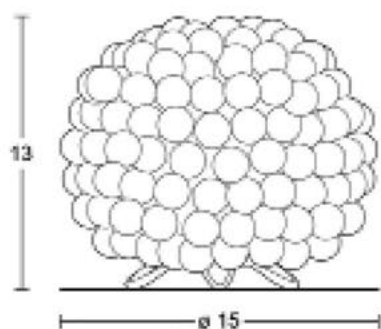

I METEORE I

Diam. (cm)	8
Haut. (cm)	44
Larg. (cm)	0
Long. (cm)	0

I SIRIUS I

I SIRIUS I

Diam. (cm)	0
Haut. (cm)	27
Larg. (cm)	50
Long. (cm)	90

Diam. (cm)	0
Haut. (cm)	70
Larg. (cm)	90
Long. (cm)	160

I VENUS I

Diam. (cm)	70
Haut. (cm)	113
Larg. (cm)	0
Long. (cm)	0

Diam. (cm)	35
Haut. (cm)	29
Larg. (cm)	0
Long. (cm)	0

Diam. (cm)	60
Haut. (cm)	42
Larg. (cm)	0
Long. (cm)	0

Diam. (cm)	100
Haut. (cm)	62
Larg. (cm)	0
Long. (cm)	0

I BOUBOULE -Suspension I

I BOUBOULE - Suspension I

Diam. (cm)	15
Haut. (cm)	13
Larg. (cm)	0
Long. (cm)	0

Diam. (cm)	21
Haut. (cm)	18
Larg. (cm)	0
Long. (cm)	0

Diam. (cm)	27
Haut. (cm)	22
Larg. (cm)	0
Long. (cm)	0

I BOUBOULE - Lampe I

I BOUBOULE - Lampe I

Diam. (cm)	15
Haut. (cm)	13
Larg. (cm)	0
Long. (cm)	0

Diam. (cm)	21
Haut. (cm)	18
Larg. (cm)	0
Long. (cm)	0

Diam. (cm)	27
Haut. (cm)	22
Larg. (cm)	0
Long. (cm)	0

Diam. (cm)	34
Haut. (cm)	29
Larg. (cm)	0
Long. (cm)	0