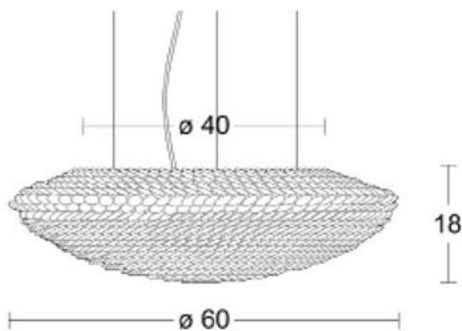

Diam. (cm)	0
Haut. (cm)	51
Larg. (cm)	12
Long. (cm)	28

WB : Blanc Brillant—White Brilliant

WM : Blanc Mat—White Mat

I TUBE - Lampe I

I TUBE - Lampe I

Diam. (cm)	16
Haut. (cm)	30
Larg. (cm)	0
Long. (cm)	0

Diam. (cm)	29
Haut. (cm)	40
Larg. (cm)	0
Long. (cm)	0

I TUBE - Suspension I

I TUBE - Suspension I

Diam. (cm)	16
Haut. (cm)	30
Larg. (cm)	0
Long. (cm)	0

Diam. (cm)	29
Haut. (cm)	40
Larg. (cm)	0
Long. (cm)	0

Blanc Mat

Blanc Brillant

I SOUCOUBE - Suspension I

Diam. (cm)	40
Haut. (cm)	13
Larg. (cm)	0
Long. (cm)	0

Diam. (cm)	60
Haut. (cm)	18
Larg. (cm)	0
Long. (cm)	0

Diam. (cm)	80
Haut. (cm)	21
Larg. (cm)	0
Long. (cm)	0

I SOUCOUPE - Applique I

I SOUCOUPE - Applique I

Diam. (cm)	40
Haut. (cm)	17
Larg. (cm)	0
Long. (cm)	0