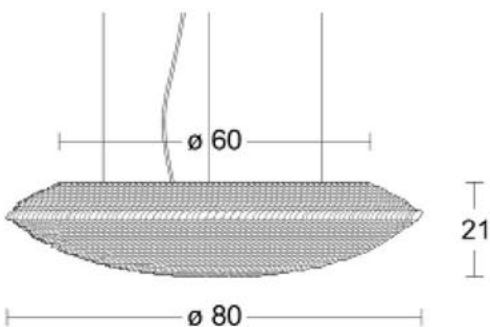

I TUBE - Suspension I

I TUBE - Suspension I

Diam. (cm)	16
Haut. (cm)	30
Larg. (cm)	0
Long. (cm)	0

Diam. (cm)	29
Haut. (cm)	40
Larg. (cm)	0
Long. (cm)	0

Blanc Mat

Blanc Brillant

I SOUCOUBE - Suspension I

Diam. (cm)	40
Haut. (cm)	13
Larg. (cm)	0
Long. (cm)	0

Diam. (cm)	60
Haut. (cm)	18
Larg. (cm)	0
Long. (cm)	0

Diam. (cm)	80
Haut. (cm)	21
Larg. (cm)	0
Long. (cm)	0

I SOUCOUPE - Applique I

I SOUCOUPE - Applique I

Diam. (cm)	40
Haut. (cm)	17
Larg. (cm)	0
Long. (cm)	0