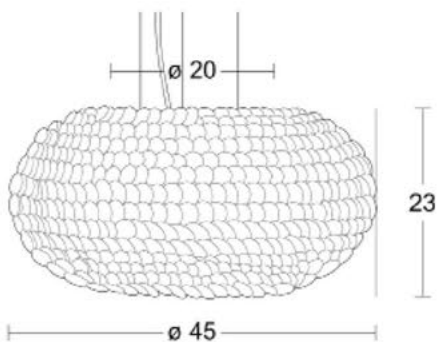

Diam. (cm)	60
Haut. (cm)	18
Larg. (cm)	0
Long. (cm)	0

Diam. (cm)	80
Haut. (cm)	21
Larg. (cm)	0
Long. (cm)	0

I SOUCOUPE - Applique I

I SOUCOUPE - Applique I

Diam. (cm)	40
Haut. (cm)	17
Larg. (cm)	0
Long. (cm)	0

Diam. (cm)	60
Haut. (cm)	22
Larg. (cm)	0
Long. (cm)	0

Diam. (cm)	80
Haut. (cm)	25
Larg. (cm)	0
Long. (cm)	0

WB : Blanc Brillant—White Brilliant

WM : Blanc Mat—White Mat

I NUAGE I

I NUAGE I

Diam. (cm)	45
Haut. (cm)	23
Larg. (cm)	0
Long. (cm)	0