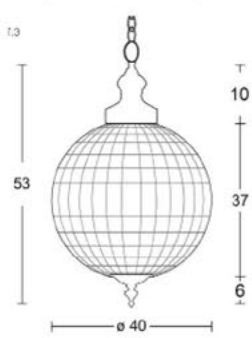

Diam. (cm)	27
Haut. (cm)	29
Larg. (cm)	0
Long. (cm)	0

I PEPA I

I ANTONELLA - Lampe I

Diam. (cm)	20
Haut. (cm)	20
Larg. (cm)	0
Long. (cm)	0

Diam. (cm)	20
Haut. (cm)	34
Larg. (cm)	0
Long. (cm)	0

Diam. (cm)	30
Haut. (cm)	30
Larg. (cm)	0
Long. (cm)	0

I SORELLA I

Diam. (cm)	45
Haut. (cm)	129
Larg. (cm)	0
Long. (cm)	0

I MEDUSA I

I MEDUSA I

Diam. (cm)	24
Haut. (cm)	65
Larg. (cm)	0
Long. (cm)	0

Diam. (cm)	30
Haut. (cm)	80
Larg. (cm)	0
Long. (cm)	0

Diam. (cm)	36
Haut. (cm)	95
Larg. (cm)	0
Long. (cm)	0

Argenté

Antique

I MACARON I

Diam. (cm)	30
Haut. (cm)	20
Larg. (cm)	0
Long. (cm)	0

Diam. (cm)	50
Haut. (cm)	30
Larg. (cm)	0
Long. (cm)	0

Diam. (cm)	70
Haut. (cm)	40
Larg. (cm)	0
Long. (cm)	0

I PERLE I

Diam. (cm)	20
Haut. (cm)	27
Larg. (cm)	0
Long. (cm)	0

Diam. (cm)	30
Haut. (cm)	43
Larg. (cm)	0
Long. (cm)	0

Diam. (cm)	40
Haut. (cm)	53
Larg. (cm)	0
Long. (cm)	0

Diam. (cm)	50
Haut. (cm)	62
Larg. (cm)	0
Long. (cm)	0

I GOUTTE I

Diam. (cm)	25
Haut. (cm)	35
Larg. (cm)	0
Long. (cm)	0