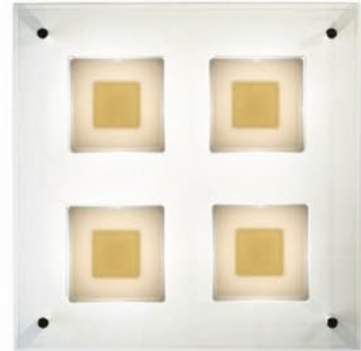

RVR
Variation rouge_Variation Red

RVM
Variation marron_Variation Brown

RVB
Variation bleue_Variation Blue

RVV
Variation verte_Variation Green

RMR
Mono rouge_Mono Red

RMW
Mono blanche_Mono White

Applique / Plafonnier / Lampadaire **MAGIC X5**